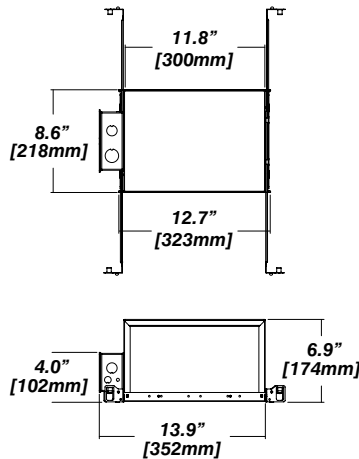

## Dimensions

### Dimension

### Included

- Plaster Frame** • Galvanized steel construction with cut-out
- Bar hanger** • Length: from 14-3/16" to 26"
- Outlet Box** • Outlet Box Included