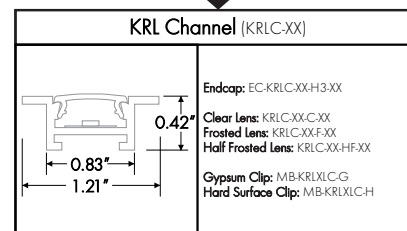

Channel / Extrusion

Old

New

Old

New

Old

New

Old

New

Old

New

Old

New