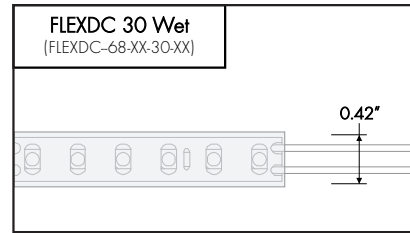

Outdoor LED Strips / LineLED Wet Tube

Old

New

Old

New

Old

New

Old

New

Old

New

Old

New