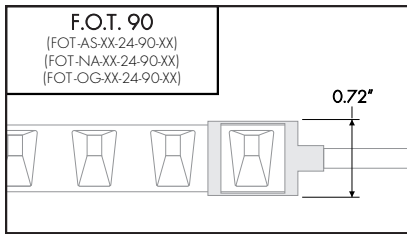

Old

New

Old

New

Channel / Extrusion

Old

Small Channel (CH-SM-LS-SF)	
	<p>Endcap: CH-SM-LS-SF-LE-EC Endcap w/hole: CH-SM-LS-SF-LE-ECH</p> <p>Clear Lens: CH-SM-IN-FL-CC Frosted Lens: CH-SM-IN-FL-CF Milky Lens: CH-SM-IN-FL-CM</p> <p>Mounting Clip: CH-SM-LE-MC Rotating Mounting Clip: CH-SM-LE-MC-R</p>