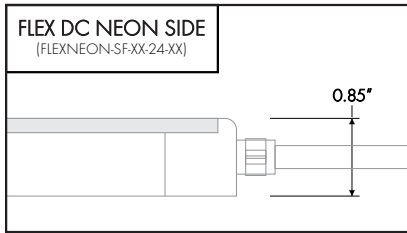

Outdoor LED Strips / LineLED Wet Tube

Old