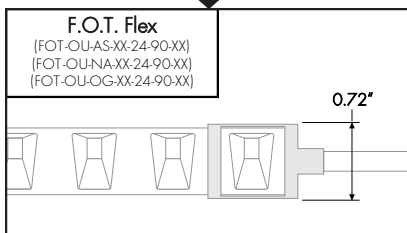

Old

New

Old

New

Channel / Extrusion

Old

Small Channel (CH-SM-LS-SF)	
	<p>Endcap: CH-SM-LS-SF-LE-EC Endcap w/hole: CH-SM-LS-SF-LE-ECH</p> <p>Clear Lens: CH-SM-IN-FL-CC Frosted Lens: CH-SM-IN-FL-CF Milky Lens: CH-SM-IN-FL-CM</p> <p>Mounting Clip: CH-SM-LE-MC Rotating Mounting Clip: CH-SM-LE-MC-R</p>