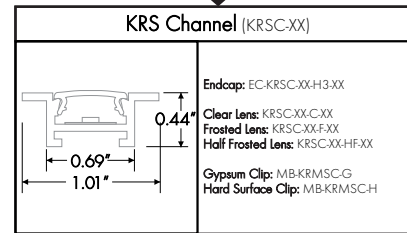

Old

Small Channel (CHS-S-1922S)	
	<p>Endcap: CHS-S-1922S-EC Endcap w/hole: CHS-S-1922S-ECH</p> <p>Milky Lens: CHW-S-1922S-CM</p> <p>Mounting Clip: CHS-S-1922S-MC</p>

New

CLA Channel (CLAC-XX)	
	<p>Square Endcap: EC-CLAC-SH3-XX Round Endcap: EC-CLAC-QH3-XX</p> <p>Square Frosted Lens: CLAC-XX-S-XX Round Frosted Lens: CLAC-XX-Q-XX</p> <p>Mounting Clip: MC-BOSC-SNAP-XX Screw-In Clip: MB-BOSC-SA Magnetic Clip: MB-BOSC-MAG</p>

Channel / Extrusion

Old

New

Old

New

Old

New

Old