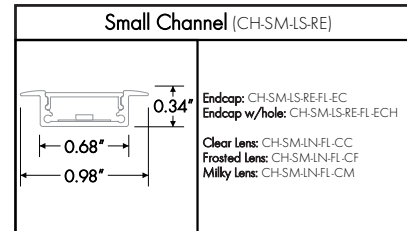

Old

Small Channel (CHS-S-1922S)	
	<p>Endcap: CHS-S-1922S-EC Endcap w/hole: CHS-S-1922S-ECH</p> <p>Milky Lens: CHW-S-1922S-CM</p> <p>Mounting Clip: CHS-S-1922S-MC</p>

New

CLA Channel (CLAC-XX)	
	<p>Square Endcap: EC-CLAC-SH3-XX Round Endcap: EC-CLAC-QH3-XX</p> <p>Square Frosted Lens: CLAC-XX-S-XX Round Frosted Lens: CLAC-XX-Q-XX</p> <p>Mounting Clip: MC-BOSC-SNAP-XX Screw-In Clip: MB-BOSC-SA Magnetic Clip: MB-BOSC-MAG</p>

Channel / Extrusion

Old

New

Old

New

Old

New

Old