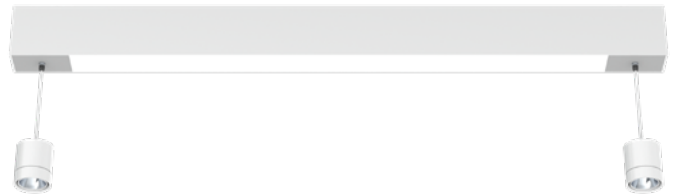

VESTA PENDANT

PLUG-IN INSERT

Vesta Pendant Plug-in Insert – Our Vesta Accessories add customizability to the already versatile Vesta Family. Pendant Plugin combines precise and efficient lighting with the wide spread of the Vesta. Ideal in low-bay applications like boardrooms, workstations or eating areas. The modules can be switched separately enabling fully customizable lighting and are configurable with all Vesta Accessories.

2 - Model	3 - CRI	4 - Lumen
372 · Pendant Plug-in	Same as Fixture	Same as Fixture

Project : _____
 Quantity : _____
 Type : _____
 Notes : _____

*1 120V only

VESTA PENDANT

PLUG-IN INSERT

Light Engine

- Output:** up to 1500lm
- High Efficacy:** up to 150 lumen/Watt
- Colour Options (CCT):** 2700K, 3000K, 3500K, 4000K
- Colour Consistency:** Range within a 3-MacAdam Ellipse
- Colour rendering (CRI):** 90 CRI & 50+ R9 Value

Construction

- Machined aluminum construction
- Powder coated to perfectly match the Vesta housing
- Made in Canada

Dimensions

Configurations

- Some configurations include:

Multiple Plugs with Vesta Uplight

Multiple Plugs with Vesta Downlight

Mix and Match with any Vesta Accessory