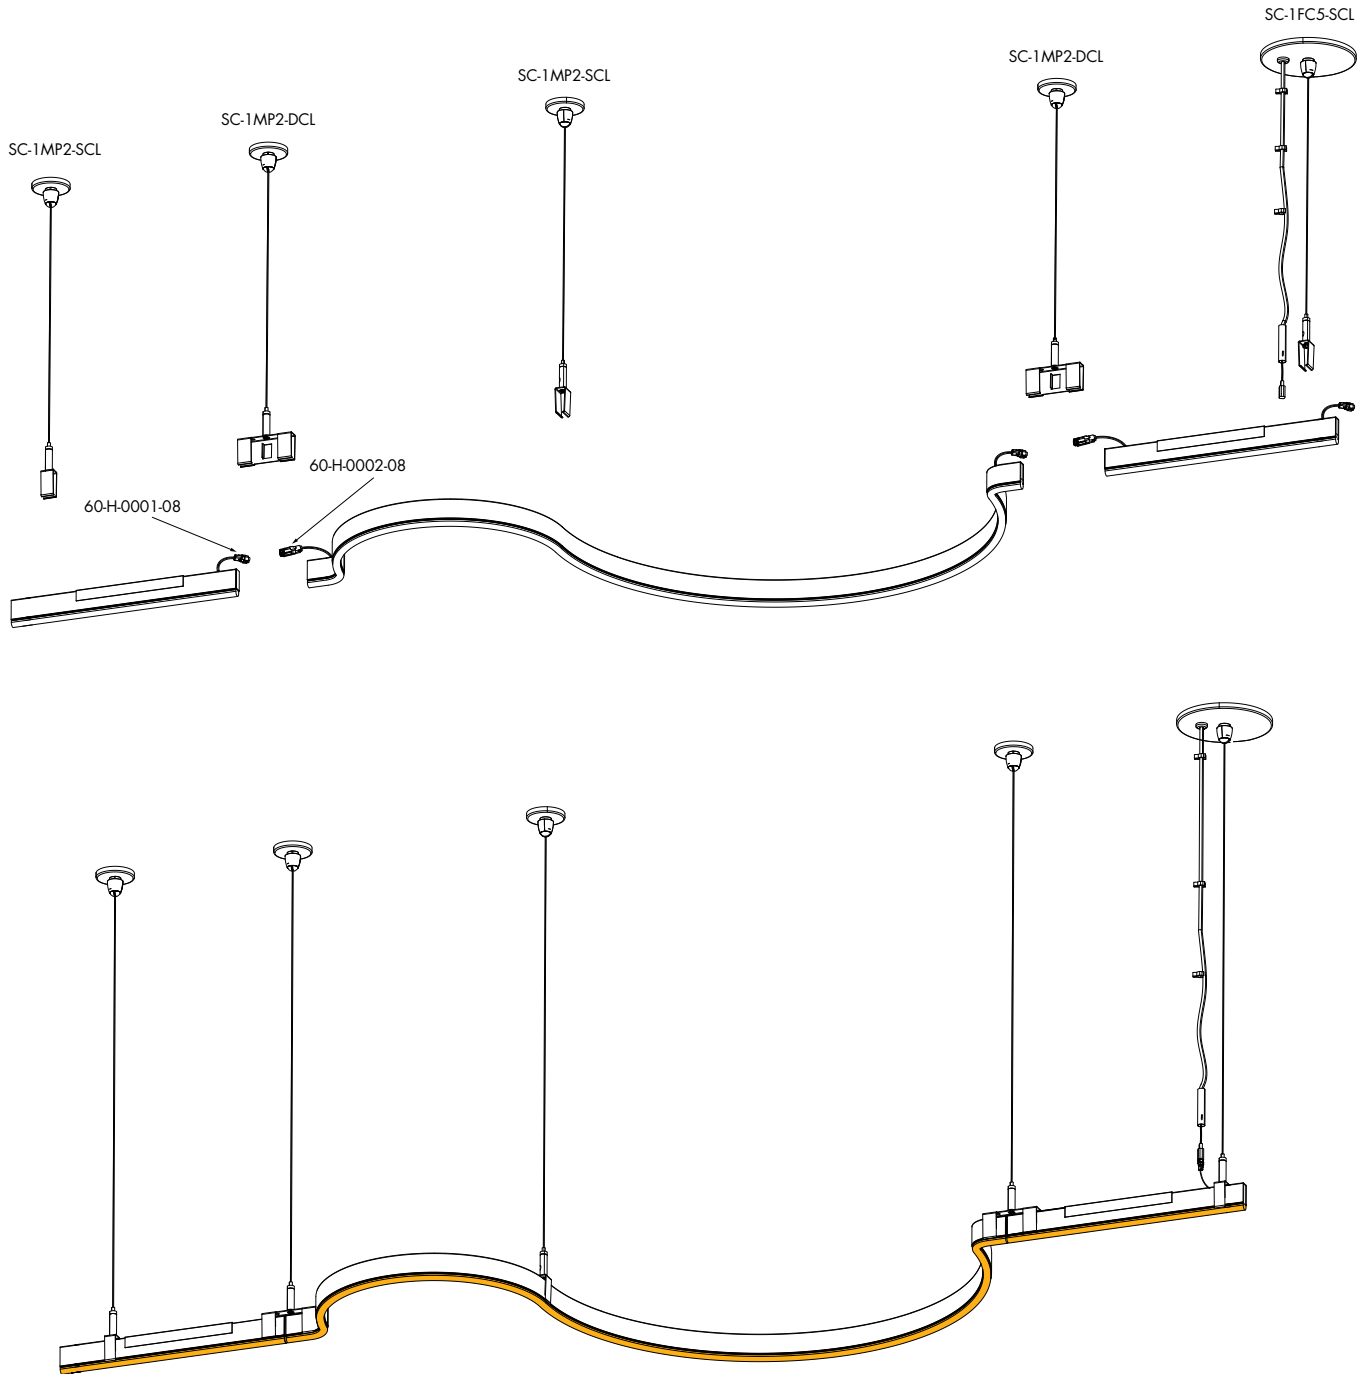

3. Standard mounting clip included approximately every 30" of linear/arc length.
4. Decorative Clips match the fixture finish, included approximately every 18" of linear/arc length.
5. Quote Number correlates the Quote to the Custom Drawing. If a single Quote includes different designs having the same length, add -1, -2, -3, etc. to the end of the Quote Number for each unique configuration.

70-TOL02-001-01

Mounting Clip Installation Tool

Use for installation of Plexineon into Mounting Clips

Plexineon Suspended Mount

Static White and Monochrome Colors

Sample Layout

PX-120-EB-30K-SO-F-SP-GG-B-4-QXXXXX
Plexineon Factory Bend, Suspended Mounting Clips