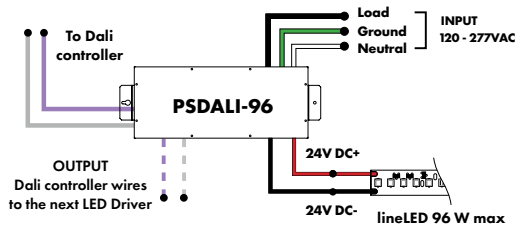

DALI 0% Dimming Power Supplies 120VAC - 277VAC

MODEL	POWER	OUTPUT
PSDALI	96 - 96 Watt 3X96 - 3 X 96 Watt	24 - 24 VDC

PSDALI - DALI Power Supply dims down to 0%

Features eldoLED's LINEARdrive configurable dimmable drivers

Model	96W	3X96
Length	14.40"	15.75"
Width	5.20"	6.62"
Depth	2.60"	4.95"