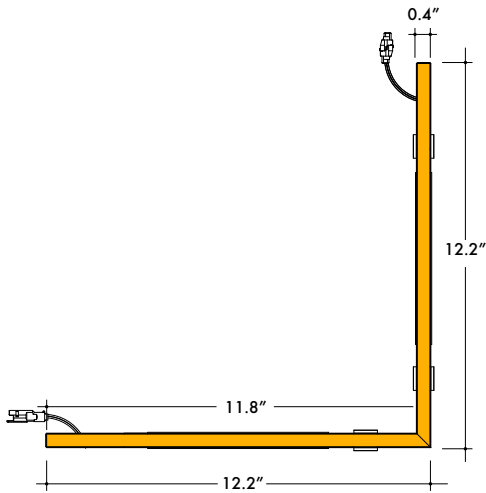

Plexineon Suspended Mount

Static White and Monochrome Colors

Corner Dimensions

HC-SR
Horizontal Corner

Ordering Code

MODEL	CORNER¹	CCT	OUTPUT	LENS	MOUNTING¹	FINISH	POWERFEED POSITION/TYPE
PX - Plexineon	HC-SR - Horizontal Corner	27K - 2700K 30K - 3000K 35K - 3500K 40K - 4000K B - Blue G - Green T - Teal Y - Yellow R - Red M - Magenta	SO - Standard	F - Frosted	SP - Suspension Mount, Standard Clips SPD - Suspension Mount, Decorative Clips²	GG - Gloss Grey BK - Matte Black GY - Matte Grey WH - Matte White	B-4 - Male Quick Connect One End, Female Quick Connect Other End

1. Corners include 3 mounting clips.
2. Decorative Clips match the fixture finish.