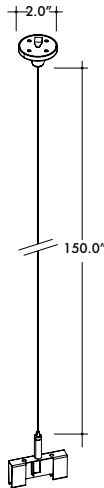

SC-1MP2-DCL-0X
Suspension Kit with Joiner Clip,
Ø2.0" canopy, 150" A/C Cable

Use to join two fixtures together in the middle of a Suspended Run