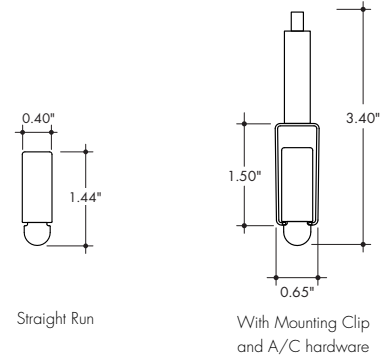

Technical Information

MODEL	Plexineon Static White (30K)	Plexineon Monochrome Colors					
		Red	Blue	Green	Magenta	Teal	Yellow
OUTPUT OPTIONS	SO						
Lumens Output (3000K)	123 lm/ft	14 lm/ft	11 lm/ft	50 lm/ft	24 lm/ft	60 lm/ft	62 lm/ft
Average Power Consumption (for a 4" section)	3.2 W/ft	1.2 W/ft	1.4 W/ft	1.5 W/ft	2.6 W/ft	2.9 W/ft	2.7 W/ft
Wavelength	N/A	622 nm	468 nm	525 nm	567 nm	486 nm	563 nm
Efficacy	39 lm/W	12.1 lm/W	8.1 lm/W	33.8 lm/W	9.2 lm/W	20.9 lm/W	23.2 lm/W
Cut Increment	1.97"						
Max Run Length (in series)	30 ft	32ft	32ft	32ft	32ft	32ft	32ft

CCT	Multiplier (reference - 3000K)	TM-30		
		CRI	R_f	R_g
2700K	0.94	90	88	97
3000K	1.00	90	87	97
3500K	1.02	90	87	97
4000K	1.02	90	84	92

Ordering Code

MODEL	RUN LENGTH¹	BEND	CCT	OUTPUT	LENS	MOUNTING³	FINISH	POWERFEED POSITION/TYPE	QUOTE NUMBER⁵
PX-Plexineon	— Run length in inches, 6" min, no max run length	SR-Straight Run EB-Factory Bend, Side/Easy Bend²	27K-2700K 30K-3000K 35K-3500K 40K-4000K B-Blue G-Green T-Teal Y-Yellow R-Red M-Magenta	SO-Standard	F-Frosted	SP-Suspension Mount, Standard Clips SPD-Suspension Mount, Decorative Clips⁴	GG-Gloss Grey BK-Matte Black GY-Matte Grey WH-Matte White	B-4-Male Quick Connect One End, Female Quick Connect Other End	(Leave Blank)-For SR or FB -Quote Number entered by Inside Sales used for Factory Bends and Custom Drawings

1. Static White and Monochrome colors are available in 2" increments, +/- 1/2" tolerance. Run lengths over 96" (8ft) will be made of equal sections no longer than 96".
2. Factory Bends require an Image or Drawing input at time of Quote to calculate total linear/arc length. Factory Bends require a Custom Drawing submittal at time of Order. Allow 2 weeks (typical) for Custom Drawing generation/confirmation process.