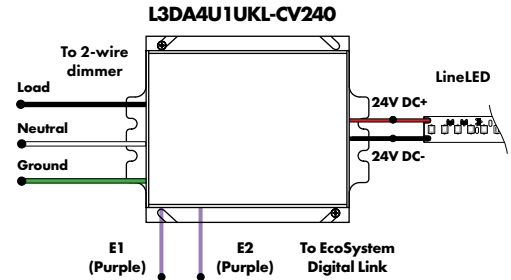

Lutron Power Supplies 1%

MODEL
L3DA4U1UKL-CV240
HiLume™ 1% EcoSystem Voltage LED driver 40W max

MODELS	L3DA4U1UKL-CV240
Length	4.98"
Width	4.00"
Depth	2.62"