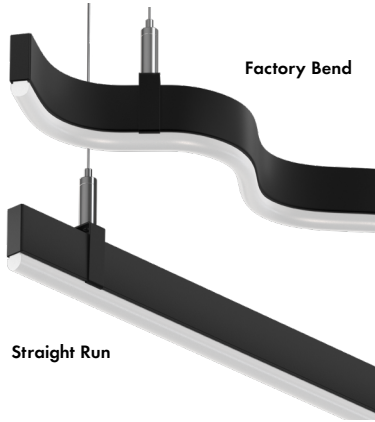

Plexineon Suspended Mount

Static White and Monochrome Colors

- Easy to install, for interior accent lighting
- Neon look providing a crisp, clear line of light visible for miles
- Creative freedom to make stunning designs, rigid construction maintains factory formed shape
- Mounting Clips and aircraft cable are included in the appropriate quantities
- Operating Temperature: -40° F to 140° F (-40° C to 60° C)
- 24VDC Class 2
- IK10 and 3G rated
- IP67 rated. IP68 rating available upon specific request
- 5 year warranty indoor, 3 year warranty outdoor