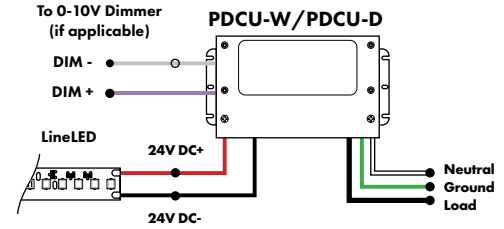

Plexineon Suspended Mount

Static White and Monochrome Colors

Power Supplies

See Power Supply instructions and spec sheet for wiring information. For a complete list of compatible dimmers, see [Compatible Dimming Chart](#) on the Resources page.

Universal Power Supply 1% 120VAC - 277VAC

MODEL	POWER	OUTPUT
PDCU-D - IP20 Dry Series	30 - 30 W 60 - 60 W 96 - 96 W 3X96 - 3X96 W	24 - 24 VDC
PDCU-W - IP66 Wet Series	96 - 96 W 3X96 - 3X96 W	

0-10V dims down to 1%, MLV/ELV/TRIAC dims down to 1%.
For a complete list of compatible dimmers, see [Compatible Dimming Chart](#) on the Resources page.

MODELS	PDCU-W 96W	PDCU-W 3X96W	PDCU-D 30W	PDCU-D 60W	PDCU-D 96W	PDCU-D 3X96W
Length	8.66"	11.85"	6.10"	7.93"	8.25"	9.57"
Width	3.73"	4.32"	3.35"	3.35"	4.10"	5.94"
Depth	1.61"	1.81"	1.33"	1.32"	1.56"	1.13"

0-10V Dimming Power Supplies 0.1% 120VAC - 277VAC

MODEL	POWER	OUTPUT	DIMMING
PS010V - 0-10V Power Supply dims down to 0.1%	96 - 96 Watt 3X96 - 3 X 96 Watt	24 - 24 VDC	LIN - Linear LOG - Logarithmic

MODELS	96W	3X96
Length	14.40"	15.75"
Width	5.20"	6.62"
Depth	2.60"	4.95"