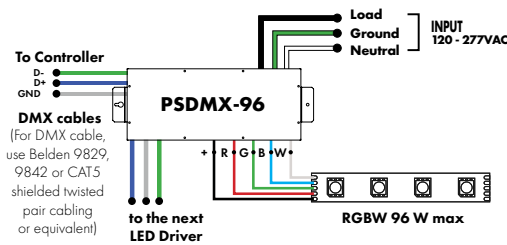

Plexineon Suspended Mount

Static White and Monochrome Colors

Power Supplies

See Power Supply instructions and spec sheet for wiring information. For a complete list of compatible dimmers, see Compatible Dimming Chart on the Resources page.

DMX Dimming Power Supplies 120VAC - 277VAC

MODEL	POWER	OUTPUT
PSDMX	96 - 96 Watt 3X96 - 3 X 96 Watt	24 - 24 VDC

PSDMX - DMX Power Supply dims down to 0%

Features eldoLED's LINEARdrive configurable dimmable drivers

MODELS	96W	3X96
Length	14.40"	15.75"
Width	5.20"	6.62"
Depth	2.60"	4.95"