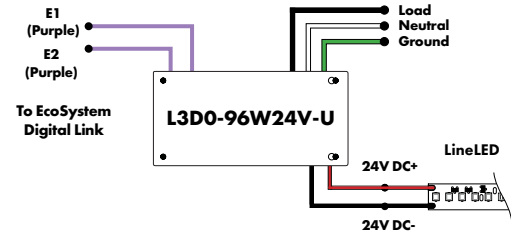

Lutron Power Supplies 0.1%

MODEL
L3D0-96W24V-U
HiLume™ 0.1% EcoSystem Voltage LED Driver with Soft-On, Fade-to-Black™ 96W max

MODELS	L3D0
Length	10.50"
Width	5.50"
Depth	2.00"