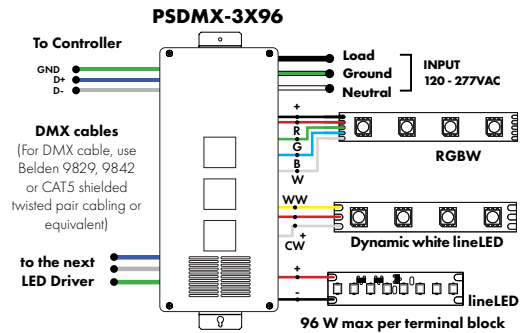

Power Supplies

See Power Supply instructions and spec sheet for wiring information. For a complete list of compatible dimmers, see Compatible Dimming Chart on the Resources page.

DMX Dimming Power Supplies 120VAC - 277VAC

MODEL	POWER	OUTPUT
PSDMX	96 - 96 Watt 3X96 - 3 X 96 Watt	24 - 24 VDC

PSDMX - DMX Power Supply dims down to 0%

Features eldoLED's LINEARdrive configurable dimmable drivers

MODELS	96W	3X96
Length	14.40"	15.75"
Width	5.20"	6.62"
Depth	2.60"	4.95"