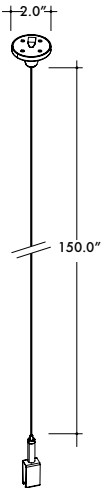

SP/SPD

SC-1MP2-SCL-0X
Suspension Kit with Single Clip,
Ø2.0" canopy, 150" A/C Cable

Used approximately every 30" of linear/arc length for Standard Clips and every 18" of linear/arc length for Decorative Clips