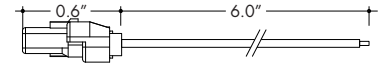

Male Quick Connect with flying leads can be used to make wire jumpers. Use color suffix -08 for Black, -09 for Grey, or -10 for White.