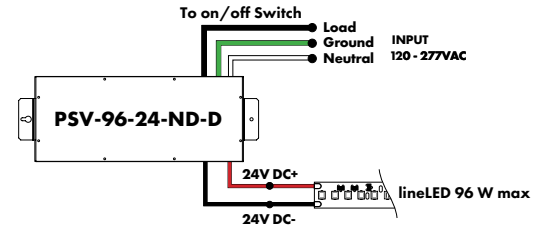

Plexineon Suspended Mount

Static White and Monochrome Colors

Power Supplies

See Power Supply instructions and spec sheet for wiring information. For a complete list of compatible dimmers, see Compatible Dimming Chart on the Resources page.

Non-Dimming Power Supply 120VAC - 277VAC

MODEL	POWER	OUTPUT	DIMMING	LOCATION
PSV - PSV Series	96 - 96 Watt	24 - 24 VDC	U2ND - Non Dimming	D - Damp

MODELS	96W
Length	14.40"
Width	5.20"
Depth	2.60"