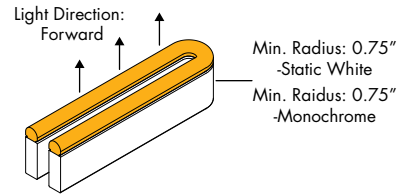

Plexineon Suspended Mount

Static White and Monochrome Colors

Factory Bends

- Require Custom Drawing submittal and approval.

EB

Factory Bend, Side/Easy Bend

Plexineon Suspended Mount

Static White and Monochrome Colors