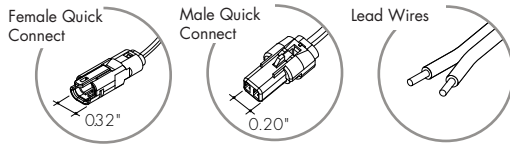

Plexineon Suspended Mount

Static White and Monochrome Colors

Powerfeed and Connectors

60-H-0001-08
Female Quick Connect
with 6" flying leads

Female Quick Connect with flying leads can be connected to the Power Supply at the start of a run. Can also be used with the Male Quick Connect to make wire jumpers. Use color suffix -08 for Black, -09 for Grey, or -10 for White.

60-H-0002-08
Male Quick Connect
with 6" flying leads

Male Quick Connect with flying leads can be used to make wire jumpers. Use color suffix -08 for Black, -09 for Grey, or -10 for White.

Additional Material

60-12-22AWGSBWN
Weatherproof Wire Nut
Silicone Filled

Order 2 per Power Supply.

55-STW02-050-00
50 ft of 14 gauge wire Black jacket,
2 conductors

Sunlight, moisture resistant, and flame retardant PVC jacket per UL 1277

70-TOL02-001-01

Mounting Clip Installation Tool