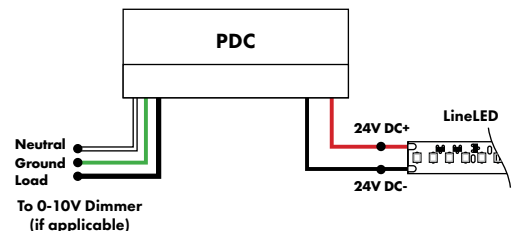

Triac, MLV, & ELV Compatible Dimmers

MODEL	POWER	OUTPUT
PDC - (IP20) Power Supply	96 - 96 Watts	24 - 24 VDC

MODELS	96W
Length	8.25"
Width	4.10"
Depth	1.56"