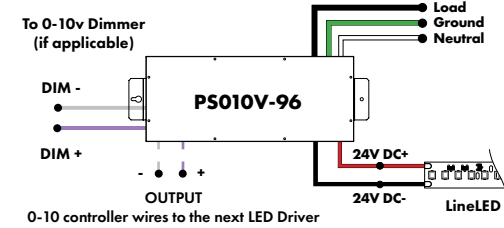

Plexineon Suspended Mount

Static White and Monochrome Colors

Power Supplies

See Power Supply instructions and spec sheet for wiring information. For a complete list of compatible dimmers, see [Compatible Dimming Chart](#) on the Resources page.

Universal Power Supply 1% 120VAC - 277VAC

MODEL	POWER	OUTPUT
PDCU-D - IP20 Dry Series	30 - 30 W 60 - 60 W 96 - 96 W 3X96 - 3X96 W	24 - 24 VDC
PDCU-W - IP66 Wet Series	96 - 96 W 3X96 - 3X96 W	

0-10V dims down to 1%, MLV/ELV/TRIAC dims down to 1%.
For a complete list of compatible dimmers, see [Compatible Dimming Chart](#) on the Resources page.

MODELS	PDCU-W 96W	PDCU-W 3X96W	PDCU-D 30W	PDCU-D 60W	PDCU-D 96W	PDCU-D 3X96W
Length	8.66"	11.85"	6.10"	7.93"	8.25"	9.57"
Width	3.73"	4.32"	3.35"	3.35"	4.10"	5.94"
Depth	1.61"	1.81"	1.33"	1.32"	1.56"	1.13"

0-10V Dimming Power Supplies 0.1% 120VAC - 277VAC

MODEL	POWER	OUTPUT	DIMMING
PS010V - 0-10V Power Supply dims down to 0.1%	96 - 96 Watt 3X96 - 3 X 96 Watt	24 - 24 VDC	LIN - Linear LOG - Logarithmic

MODELS	96W	3X96
Length	14.40"	15.75"
Width	5.20"	6.62"
Depth	2.60"	4.95"

Triac, MLV, & ELV Compatible Dimmers

MODEL	POWER	OUTPUT
PDC - (IP20) Power Supply	96 - 96 Watts	24 - 24 VDC

MODELS	96W
Length	8.25"
Width	4.10"
Depth	1.56"