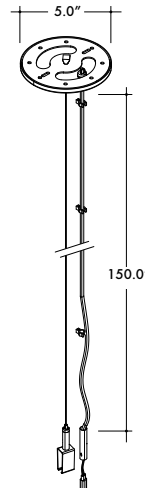

CCT	Multiplier (reference - 3000K)	TM-30		
		CRI	R _f	R _g
2700K	0.94	90	88	97
3000K	1.00	90	87	97
3500K	1.02	90	87	97
4000K	1.02	90	84	92

Ordering Code

MODEL	RUN LENGTH ¹	BEND	CCT	OUTPUT	LENS	MOUNTING ³	FINISH	POWERFEED POSITION/TYPE	QUOTE NUMBER ⁵
PX-Plexineon	— Run length in inches, 6" min, no max run length	SR-Straight Run EB-Factory Bend, Side/Easy Bend ²	27K-2700K 30K-3000K 35K-3500K 40K-4000K B-Blue G-Green T-Teal Y-Yellow R-Red M-Magenta	SO-Standard	F-Frosted	SP-Suspension Mount, Standard Clips SPD-Suspension Mount, Decorative Clips ⁴	GG-Gloss Grey BK-Matte Black GY-Matte Grey WH-Matte White	B-4-Male Quick Connect One End, Female Quick Connect Other End	(Leave Blank)-For SR or FB -Quote Number entered by Inside Sales used for Factory Bends and Custom Drawings

3. Standard mounting clip included approximately every 30" of linear/arc length.
4. Decorative Clips match the fixture finish, included approximately every 18" of linear/arc length.
5. Quote Number correlates the Quote to the Custom Drawing. If a single Quote includes different designs having the same length, add -1, -2, -3, etc. to the end of the Quote Number for each unique configuration.

SP/SPD

SC-1MP2-SCL-0X
Suspension Kit with Single Clip,
Ø2.0" canopy, 150" A/C Cable

Used approximately every 30" of linear/arc length for Standard Clips and every 18" of linear/arc length for Decorative Clips

SC-1MP2-DCL-0X
Suspension Kit with Joiner Clip,
Ø2.0" canopy, 150" A/C Cable

Use to join two fixtures together in the middle of a Suspended Run

SC-1FC5-SCL-C2-0X
Powerfeed Canopy Suspension Kit with
Single Clip, Ø5.0" canopy, 150" A/C Cable