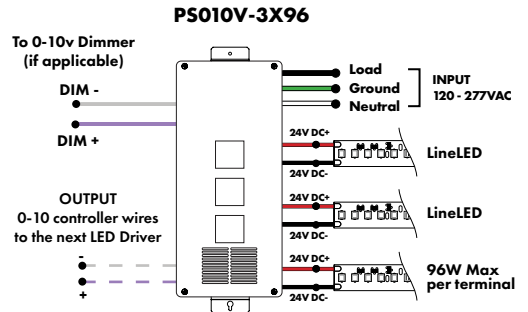

Plexineon Suspended Mount

Static White and Monochrome Colors

Power Supplies

See Power Supply instructions and spec sheet for wiring information. For a complete list of compatible dimmers, see [Compatible Dimming Chart](#) on the Resources page.

Universal Power Supply 1% 120VAC - 277VAC

MODEL	POWER	OUTPUT
PDCU-D - IP20 Dry Series	30 - 30 W 60 - 60 W 96 - 96 W 3X96 - 3X96 W	24 - 24 VDC
PDCU-W - IP66 Wet Series	96 - 96 W 3X96 - 3X96 W	

0-10V dims down to 1%, MLV/ELV/TRIAC dims down to 1%.
For a complete list of compatible dimmers, see [Compatible Dimming Chart](#) on the Resources page.

MODELS	PDCU-W 96W	PDCU-W 3X96W	PDCU-D 30W	PDCU-D 60W	PDCU-D 96W	PDCU-D 3X96W
Length	8.66"	11.85"	6.10"	7.93"	8.25"	9.57"
Width	3.73"	4.32"	3.35"	3.35"	4.10"	5.94"
Depth	1.61"	1.81"	1.33"	1.32"	1.56"	1.13"

0-10V Dimming Power Supplies 0.1% 120VAC - 277VAC

MODEL	POWER	OUTPUT	DIMMING
PS010V - 0-10V Power Supply dims down to 0.1%	96 - 96 Watt 3X96 - 3 X 96 Watt	24 - 24 VDC	LIN - Linear LOG - Logarithmic

MODELS	96W	3X96
Length	14.40"	15.75"
Width	5.20"	6.62"
Depth	2.60"	4.95"

Triac, MLV, & ELV Compatible Dimmers

MODEL	POWER	OUTPUT
PDC - (IP20) Power Supply	96 - 96 Watts	24 - 24 VDC

MODELS	96W
Length	8.25"
Width	4.10"
Depth	1.56"