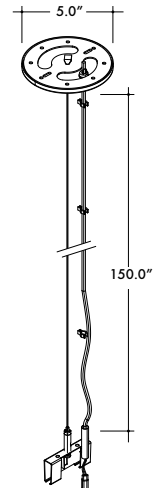

CCT	Multiplier (reference - 3000K)	TM-30		
		CRI	R _f	R _g
2700K	0.94	90	88	97
3000K	1.00	90	87	97
3500K	1.02	90	87	97
4000K	1.02	90	84	92

Ordering Code

MODEL	RUN LENGTH ¹	BEND	CCT	OUTPUT	LENS	MOUNTING ³	FINISH	POWERFEED POSITION/TYPE	QUOTE NUMBER ⁵
PX-Plexineon	— Run length in inches, 6" min, no max run length	SR-Straight Run EB-Factory Bend, Side/Easy Bend ²	27K-2700K 30K-3000K 35K-3500K 40K-4000K B-Blue G-Green T-Teal Y-Yellow R-Red M-Magenta	SO-Standard	F-Frosted	SP-Suspension Mount, Standard Clips SPD-Suspension Mount, Decorative Clips ⁴	GG-Gloss Grey BK-Matte Black GY-Matte Grey WH-Matte White	B-4-Male Quick Connect One End, Female Quick Connect Other End	(Leave Blank)-For SR or FB -Quote Number entered by Inside Sales used for Factory Bends and Custom Drawings

3. Standard mounting clip included approximately every 30" of linear/arc length.
4. Decorative Clips match the fixture finish, included approximately every 18" of linear/arc length.
5. Quote Number correlates the Quote to the Custom Drawing. If a single Quote includes different designs having the same length, add -1, -2, -3, etc. to the end of the Quote Number for each unique configuration.

SC-1MP2-DCL-0X
Suspension Kit with Joiner Clip,
Ø2.0" canopy, 150" A/C Cable

Use to join two fixtures together in the middle of a Suspended Run

SC-1FC5-SCL-C2-0X
Powerfeed Canopy Suspension Kit with
Single Clip, Ø5.0" canopy, 150" A/C Cable

Used at the start of every Suspended Run

SC-1FC5-DCL-C2-0X
Powerfeed Canopy Suspension Kit with Joiner
Clip, Ø5.0" canopy, 150" A/C Cable

Used to join two fixtures together and to drop power in the middle of a Suspended Run