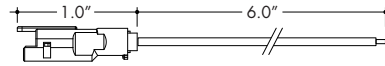

OX	Clip Finish
00	Stainless Steel
01	Matte Black
02	Matte Grey
03	Matte White

Plexineon Suspended Mount

Static White and Monochrome Colors

Powerfeed and Connectors

60-H-0001-08
Female Quick Connect
with 6" flying leads