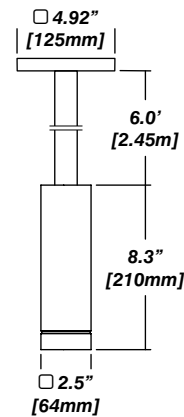

LETO 44 Mini P

PENDANT LED DOWNLIGHT

LED Module Performance

- **Output:** up to 1500lm
- **High Efficacy:** up to 110 lumen/Watt
- **Color Options (CCT):** 2500K, 2700K, 3000K, 3500K, 4000K, 6500K
- **Color Consistency:** Range within a 3-MacAdam Ellipse
- **Color rendering (CRI):** 93+ CRI & 50+ R9 Value

Driver and Power Consumption

- **Dimming:** 1% dimming standard with 0.1% option
- **Ripple:** Industry leading Low ripple
- **Efficiency:** Power Factor >0.9
  Efficiency over 85%
  Class 2 output for safety

Lumen Option	700lm	1000lm	1500lm
Delivered Lumen	671lm	981lm	1426lm
Fixture Wattage	6.1W	9.1W	14W

Driver Placement

- **Standard, LCS, and Phase dimming** drivers may be mounted in the junction box.
- Minimum volume required to mount drivers in junction box:
  70mm x 40mm x 30mm

Installation

- Height adjustable feed cable, powered aircraft cable or solid stem included
- Pre-assembled for quick installation

Construction

- Machined aluminum construction
- High quality, scratch resistant powder coated finish in standard, premium or custom colors
- Made in Canada

Dimensions

L - Large

M - Medium

S - Small