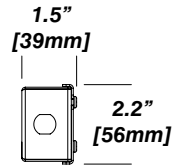

PENDANT LED DOWNLIGHT

Senso Driver Housings

910 - Single Remote Driver Housing

- Fits Standard, LCS or DIM drivers
- Galvanized steel enclosure
- Installed in remote location

Dimensions

910 - Double Remote Driver Housing