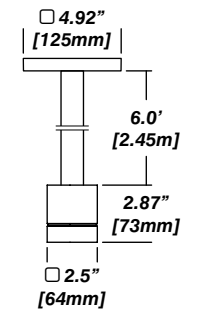

LETO 44 Mini P

PENDANT LED DOWNLIGHT

LED Module Performance

- **Output:** up to 1500lm
- **High Efficacy:** up to 110 lumen/Watt
- **Color Options (CCT):** 2500K, 2700K, 3000K, 3500K, 4000K, 6500K
- **Color Consistency:** Range within a 3-MacAdam Ellipse
- **Color rendering (CRI):** 93+ CRI & 50+ R9 Value

Driver and Power Consumption

- **Dimming:** 1% dimming standard with 0.1% option
- **Ripple:** Industry leading Low ripple
- **Efficiency:** Power Factor >0.9
  Efficiency over 85%
  Class 2 output for safety

Lumen Option	700lm	1000lm	1500lm
Delivered Lumen	671lm	981lm	1426lm
Fixture Wattage	6.1W	9.1W	14W

Driver Placement

- **Standard, LCS, and Phase dimming** drivers may be mounted in the junction box.
- Minimum volume required to mount drivers in junction box:
  70mm x 40mm x 30mm

Installation

- Height adjustable feed cable, powered aircraft cable or solid stem included
- Pre-assembled for quick installation

Construction

- Machined aluminum construction
- High quality, scratch resistant powder coated finish in standard, premium or custom colors
- Made in Canada

Dimensions

L - Large

M - Medium

S - Small