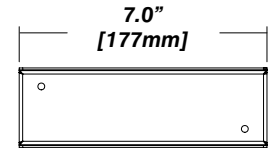

PENDANT LED DOWNLIGHT

Senso Driver Housings

910 - Single Remote Driver Housing

- Fits Standard, LCS or DIM drivers
- Galvanized steel enclosure
- Installed in remote location

Dimensions

910 - Double Remote Driver Housing