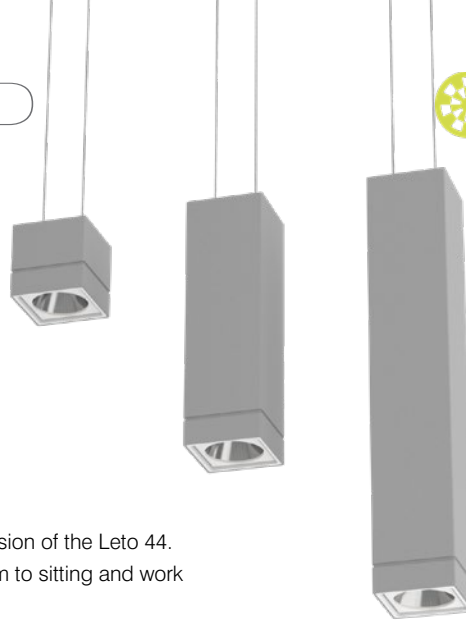

LETO 44 Mini P

PENDANT LED DOWNLIGHT

Leto 44 Mini - Pendant LED Light. Leto 44 Mini is a slimmed down version of the Leto 44. This small, medium and large pendant is slim and offers sleek minimalism to sitting and work areas with an efficient and powerful LED module.