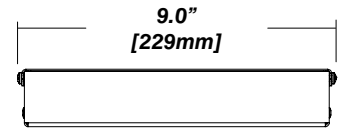

910 - Double Remote Driver Housing

- Fits all drivers
- Galvanized steel enclosure
- Installed in remote location