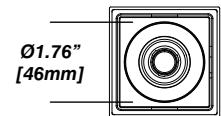

LETO 44 Mini P

PENDANT LED DOWNLIGHT

LED Module Performance

- **Output:** up to 1500lm
- **High Efficacy:** up to 110 lumen/Watt
- **Color Options (CCT):** 2500K, 2700K, 3000K, 3500K, 4000K, 6500K
- **Color Consistency:** Range within a 3-MacAdam Ellipse
- **Color rendering (CRI):** 93+ CRI & 50+ R9 Value

Driver and Power Consumption

- **Dimming:** 1% dimming standard with 0.1% option
- **Ripple:** Industry leading Low ripple
- **Efficiency:** Power Factor >0.9
  Efficiency over 85%
  Class 2 output for safety

Lumen Option	700lm	1000lm	1500lm
Delivered Lumen	671lm	981lm	1426lm
Fixture Wattage	6.1W	9.1W	14W

Driver Placement

- **Standard, LCS, and Phase dimming** drivers may be mounted in the junction box.
- Minimum volume required to mount drivers in junction box:
  70mm x 40mm x 30mm

Installation

- Height adjustable feed cable, powered aircraft cable or solid stem included
- Pre-assembled for quick installation

Construction

- Machined aluminum construction
- High quality, scratch resistant powder coated finish in standard, premium or custom colors
- Made in Canada

Dimensions

L - Large

M - Medium

S - Small