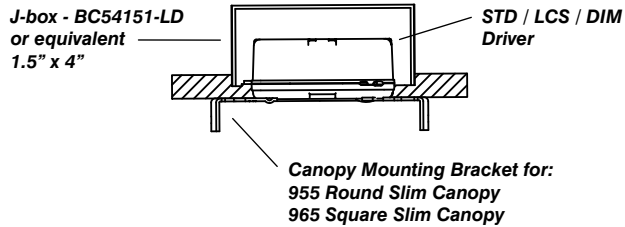

Driver Placement

- **Standard, LCS, and Phase dimming** drivers may be mounted in the junction box.
- Minimum volume required to mount drivers in junction box:
  70mm x 40mm x 30mm