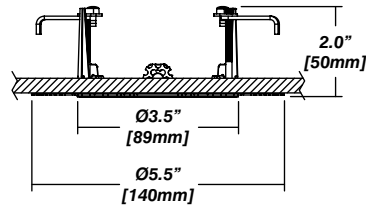

Canopy

955 - Round Slim

965 - Square Slim

955F - Round Flangeless

954 - Semi-Recessed + Cylinder Driver Housing

Ø2.125\"/>

CUT-OUT

LETO 44 Mini P