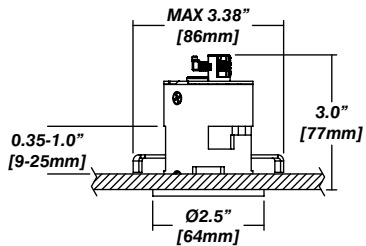

Canopy

955 - Round Slim

965 - Square Slim

955F - Round Flangeless

954 - Semi-Recessed + Cylinder Driver Housing

Ø2.125\"/>

CUT-OUT

LETO 44 Mini P