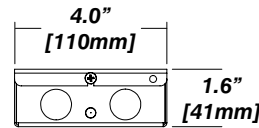

910 - Double Remote Driver Housing

- Fits all drivers
- Galvanized steel enclosure
- Installed in remote location