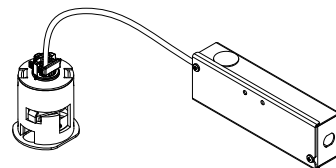

- Fits all drivers
- Galvanized steel enclosure
- Installed in remote location

954 - Cylinder Driver Housing

- Supplied standard with every semi-recessed canopy
- Fits Standard, LCS or DIM drivers
- Extruded aluminum enclosure with strain relief to fixture
- Installed in ceiling beside canopy

954 Driver Layouts

954 with Cylinder Driver Housing

- Installed in ceiling beside canopy
- Driver mounted inside cylinder
- Dimming control wired from Cylinder Driver Housing

954 with Cylinder Driver Housing

+ 910 Single Driver Housing

- Driver remotely mounted inside 910 housing
- Fed to 910 housing
- WAGO connector for DC side
- Thermal protector for high temperatures

954 with Cylinder Driver Housing

+ 910 Double Driver Housing