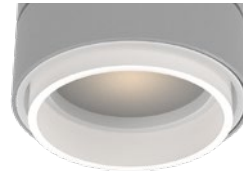

Accessories

Acrylic Ring