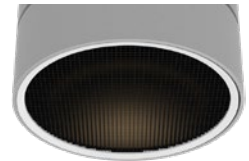

LETO 11.5 S

SURFACE MOUNT LED DOWNLIGHT

Leto 11.5 S - Surface Mount LED Light. LETO 11.5 S is a compact version of the full sized LETO 11 S. Packing the same power as the taller Body, LETO 11.5 S offers more discretion when planning your lighting.

LETO 11.5 S

SURFACE MOUNT LED DOWNLIGHT

Reflectors

Senso metal spun faceted reflectors are specifically designed to retain as much light as possible. This results in a more power efficient fixture with a higher delivered lumen.

Faceted Reflector

Domed Glass Optic

Installation

- Mounting plate included
- Easy, single motion installation method

Construction / Finish

- High quality, scratch resistant powder coated finish in standard, premium or custom colors
- Aluminum extruded Body
- Made in Canada

Dimensions

Accessories

Acrylic Ring

Diffusing Lens

Solite Lens

Honeycomb Mesh

LETO 11.5 S

SURFACE MOUNT LED DOWNLIGHT