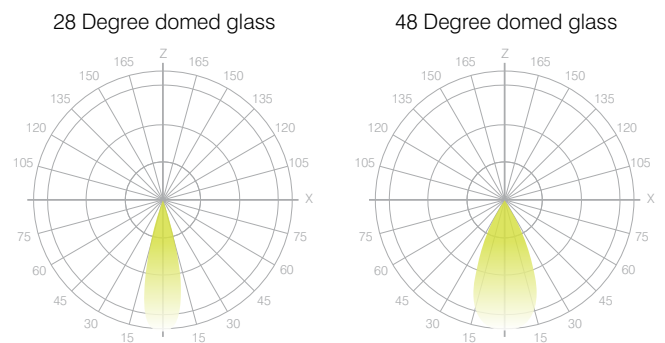

Leto Light Distribution: Glass Optic