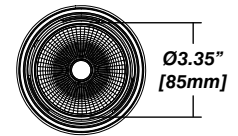

Dimensions