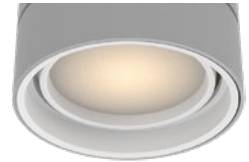

LETO 11.5 S

SURFACE MOUNT LED DOWNLIGHT

Leto 11.5 S - Surface Mount LED Light. LETO 11.5 S is a compact version of the full sized LETO 11 S. Packing the same power as the taller Body, LETO 11.5 S offers more discretion when planning your lighting.

LETO 11.5 S

SURFACE MOUNT LED DOWNLIGHT

Reflectors

Senso metal spun faceted reflectors are specifically designed to retain as much light as possible. This results in a more power efficient fixture with a higher delivered lumen.

Faceted Reflector

Domed Glass Optic

Installation

- Mounting plate included
- Easy, single motion installation method

Construction / Finish

- High quality, scratch resistant powder coated finish in standard, premium or custom colors
- Aluminum extruded Body
- Made in Canada

Dimensions

Accessories

Acrylic Ring

Diffusing Lens

Solite Lens

Honeycomb Mesh

LETO 11.5 S

SURFACE MOUNT LED DOWNLIGHT