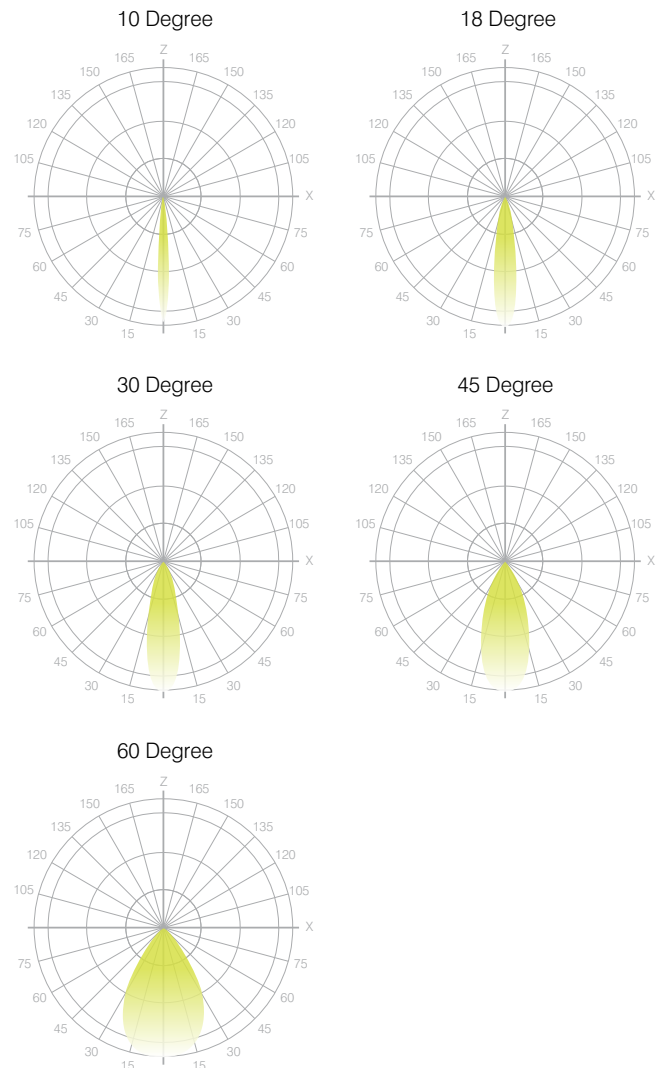

Leto Light Distribution: Reflector