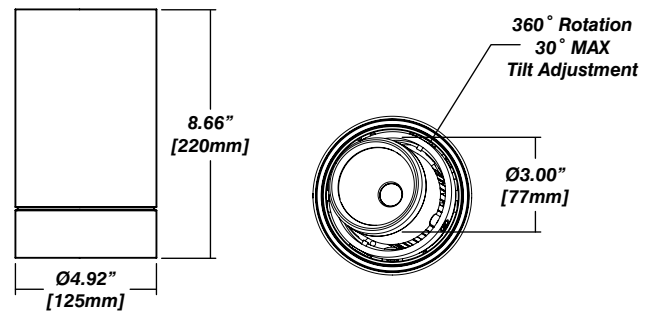

Dimensions

Accessories

Diffusing Lens

Honeycomb Mesh

Solite Lens

LETO 11 S Adjustable

ADJUSTABLE OPTIC SURFACE MOUNT LED DOWNLIGHT

Photometrics