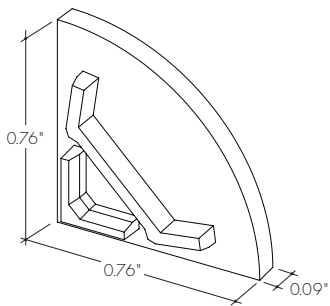

End Caps

EC-K45RC-H3-XX
End Cap

EC-K45RC-H4-XX
End Cap with Powerfeed Opening