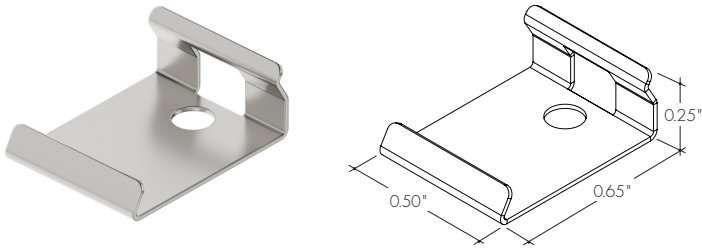

All Channels come with a specified set of Mounting Clips and End Caps, see Ordering Code for details. Order additional Mounting Clips and End Caps as necessary.

Mounting Clip

MB-K45RC-SS
Stainless Steel Concealed Bracket
-CB