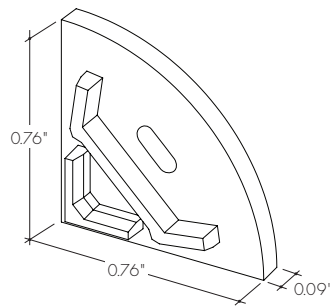

End Caps

EC-K45RC-H3-XX
End Cap

EC-K45RC-H4-XX
End Cap with Powerfeed Opening