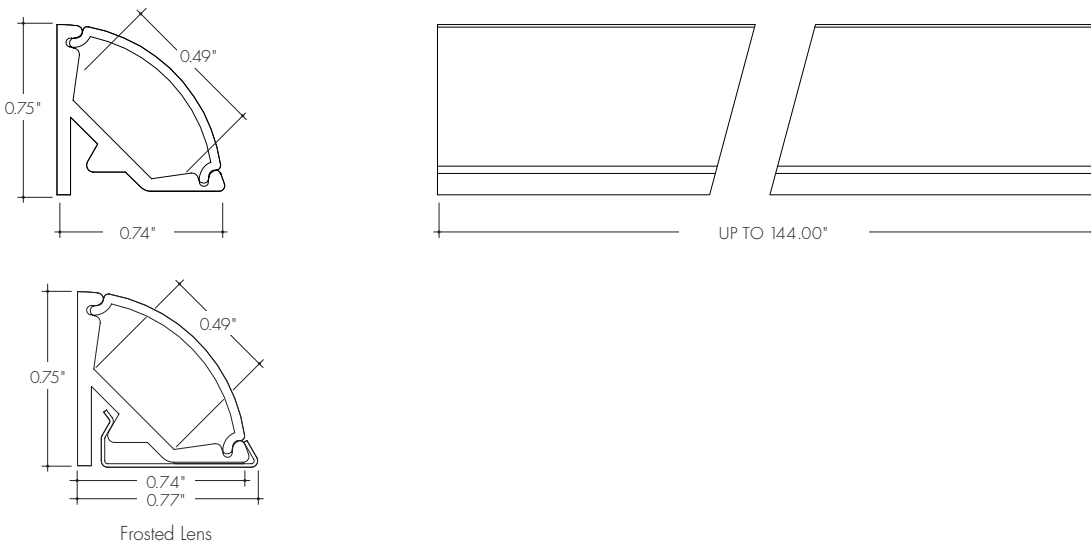

INCLUDED MOUNTING ACCESSORIES

EXTRUSION LENGTH	CONCEALED BRACKET	ENDCAP PAIR
48"	3	1
72"	3	1
96"	4	1
144"	5	1

Each pair of endcaps includes 1x H3 (no wire feed hole) and 1x H4 (with hole) where applicable. Additional endcaps and mounting clips are available for purchase.

Ordering code

MODEL	LENGTH	LENS	MOUNTING²	FINISH⁴
K45RC - K45R Channel¹	48 - 48" 72 - 72" 96 - 96"³ 144 - 144"³	RF - Round Frosted	CB - Concealed Bracket	SA - Silver anodized WH - White BK - Black BZ - Bronze

1 - End Caps are included with channel, one of H3 (no hole) and one of H4 (with hole). Order additional End Caps as necessary.
2 - Mounting Clips are included with channel. Refer to chart above for provided mounting clip quantities. Order additional Mounting Clips as necessary.
3 - For Channels and lenses over 90", incremental shipping charges will apply.
4 - Non SA finishes may have extended lead times. Custom RALs are available, please consult Inside Sales with specific request.