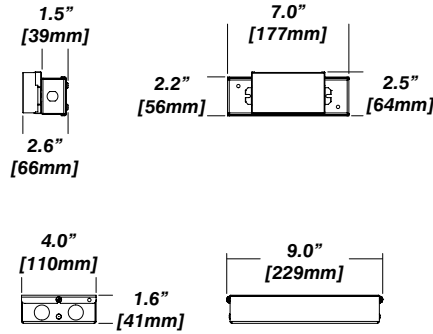

ARTEMIS 2 W

RECESSED WALL WASHING LED DOWNLIGHT

Housing Options

Standard Senso Housing - 910

Included

Unless specified otherwise, this is provided as standard

1. **Driver with enclosure**
2. Galvanized steel enclosure
3. **Installation**
4. Laying on top of ceiling
   - Remote from fixture
   - Hanger bar and mount included