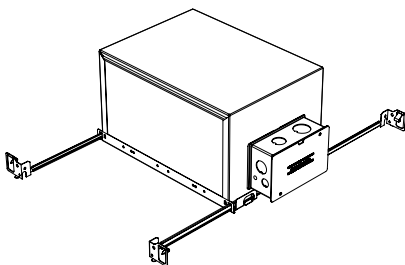

Housing Options

Standard Senso Housing - 910

Included

Unless specified otherwise, this is provided as standard

- Driver with enclosure**
- Galvanized steel enclosure
- Installation**
- Laying on top of ceiling
 - Remote from fixture
 - Hanger bar and mount included

New Construction - 915

Included

- Plaster Frame**
- Galvanized steel construction with cut-out
- Bar hanger**
- Length: from 14-3/16" to 26"
- Outlet Box**
- Outlet Box Included

IC Housing - 920

Included

- IC Housing**
- Galvanized steel construction
 - Airtight
 - Includes gasketed junction box
- Plaster Frame**
- Galvanized steel construction
- Bar hanger**
- Length: from 14-3/16" to 26"