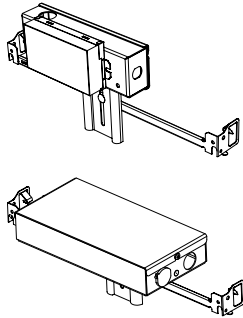

Lumen Option	700lm	1000lm	1500lm	2000lm
Fixture Wattage	7.4W	10.6W	16.6W	25.2W
Delivered Lumen	714lm	944lm	1465lm	2160lm

Installation

- For new and retrofit installations
- Simple connection between fixture and driver via quick connect
- Easy installation with spring loaded tabs
- 18° tilt angle

Housing Options

Standard Senso Housing - 910

Included

Unless specified otherwise, this is provided as standard

- Driver with enclosure**
- Galvanized steel enclosure
- Installation**
- Laying on top of ceiling
 - Remote from fixture
 - Hanger bar and mount included

New Construction - 915

Included

- Plaster Frame**
- Galvanized steel construction with cut-out
- Bar hanger**
- Length: from 14-3/16" to 26"
- Outlet Box**
- Outlet Box Included

IC Housing - 920

Included

- IC Housing**
- Galvanized steel construction
 - Airtight
 - Includes gasketed junction box
- Plaster Frame**
- Galvanized steel construction
- Bar hanger**
- Length: from 14-3/16" to 26"