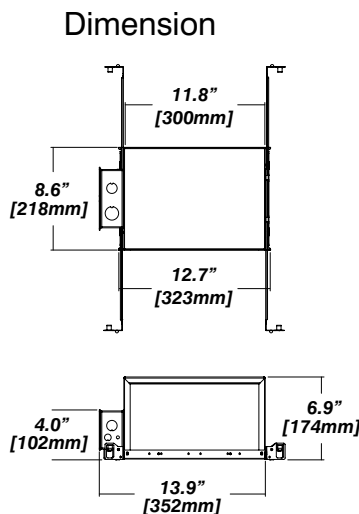

New Construction - 915

Included

- Plaster Frame**
- Galvanized steel construction with cut-out
- Bar hanger**
- Length: from 14-3/16" to 26"
- Outlet Box**
- Outlet Box Included

IC Housing - 920

Included

- IC Housing**
- Galvanized steel construction
 - Airtight
 - Includes gasketed junction box
- Plaster Frame**
- Galvanized steel construction
- Bar hanger**
- Length: from 14-3/16" to 26"