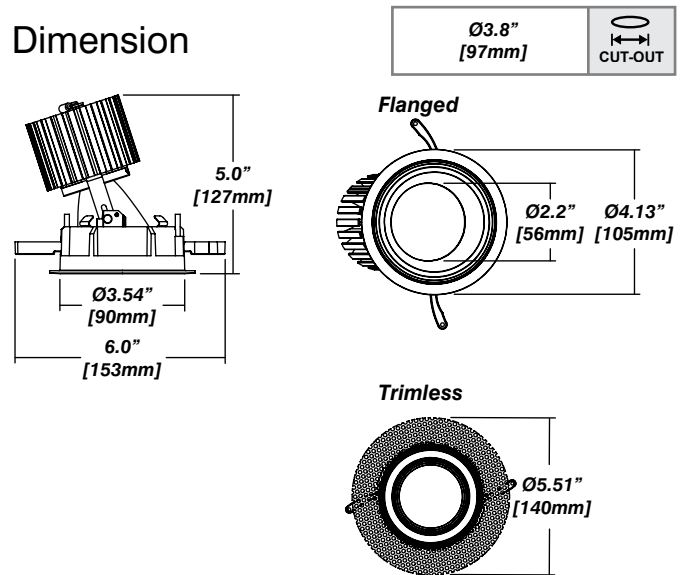

ARTEMIS 2 W

RECESSED WALL WASHING LED DOWNLIGHT

Light Engine

- **Output:** up to 2000lm
- **High Efficacy:** up to 96 lumen/Watt
- **Color Options (CCT):** 2500K, 2700K, 3000K, 3500K, 4000K or 6500K
- **Color Consistency:** Range within a 3-MacAdam Ellipse
- **Color rendering (CRI):** 93+ CRI & 50+ R9 Value

Driver

- **Dimming:** 1% dimming standard with 0.1% option
- **Ripple:** Industry leading Low ripple
- **Efficiency:** Power Factor >0.9
  Efficiency over 85%
  Class 2 output for safety
- **Installation:** Small Footprint allows retrofit installations

Lumen Option	700lm	1000lm	1500lm	2000lm
Fixture Wattage	7.4W	10.6W	16.6W	25.2W
Delivered Lumen	714lm	944lm	1465lm	2160lm

Installation

- For new and retrofit installations
- Simple connection between fixture and driver via quick connect
- Easy installation with spring loaded tabs
- 18° tilt angle

Construction / Finish

- Satin powder coated finish
- Custom finishes are available
- Cast Aluminum Trim
- Rated for damp locations
- Made in Canada

Dimension