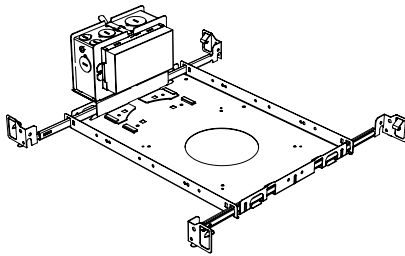

Housing Options

Standard Senso Housing - 910

Included

Unless specified otherwise, this is provided as standard

- Driver with enclosure**
- Galvanized steel enclosure
- Installation**
- Laying on top of ceiling
 - Remote from fixture
 - Hanger bar and mount included

New Construction - 915

Included

- Plaster Frame**
- Galvanized steel construction with cut-out
- Bar hanger**
- Length: from 14-3/16" to 26"
- Outlet Box**
- Outlet Box Included

IC Housing - 920

Included

- IC Housing**
- Galvanized steel construction
 - Airtight
 - Includes gasketed junction box
- Plaster Frame**
- Galvanized steel construction
- Bar hanger**
- Length: from 14-3/16" to 26"