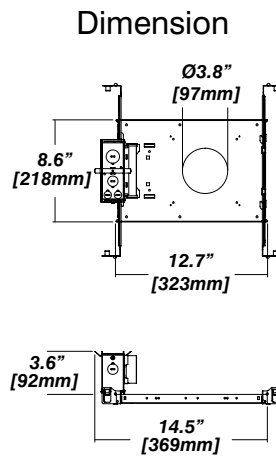

New Construction - 915

Included

- Plaster Frame**
- Galvanized steel construction with cut-out
- Bar hanger**
- Length: from 14-3/16" to 26"
- Outlet Box**
- Outlet Box Included

IC Housing - 920

Included

- IC Housing**
- Galvanized steel construction
 - Airtight
 - Includes gasketed junction box
- Plaster Frame**
- Galvanized steel construction
- Bar hanger**
- Length: from 14-3/16" to 26"