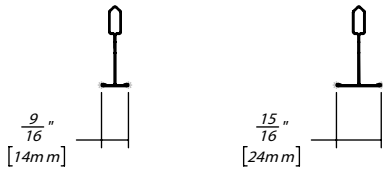

Compatible with 9/16" - 15/16" grid