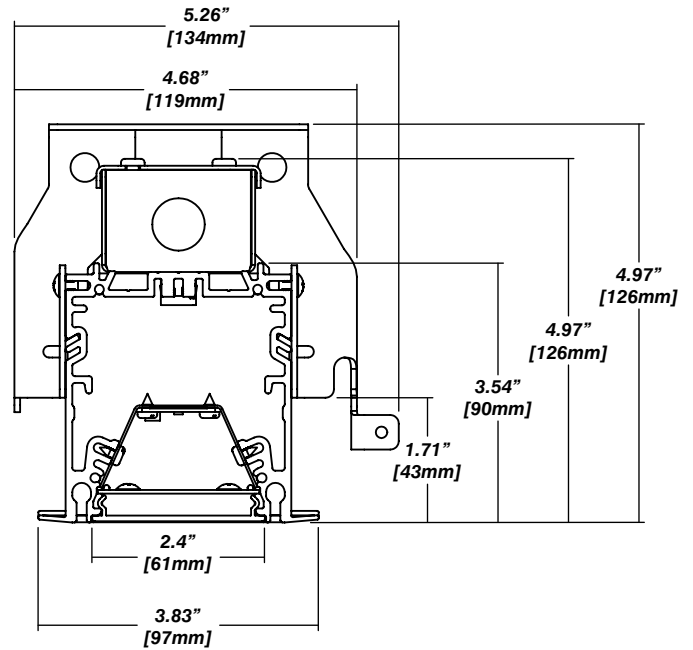

Installation

*4 See page 1 for full dimming options