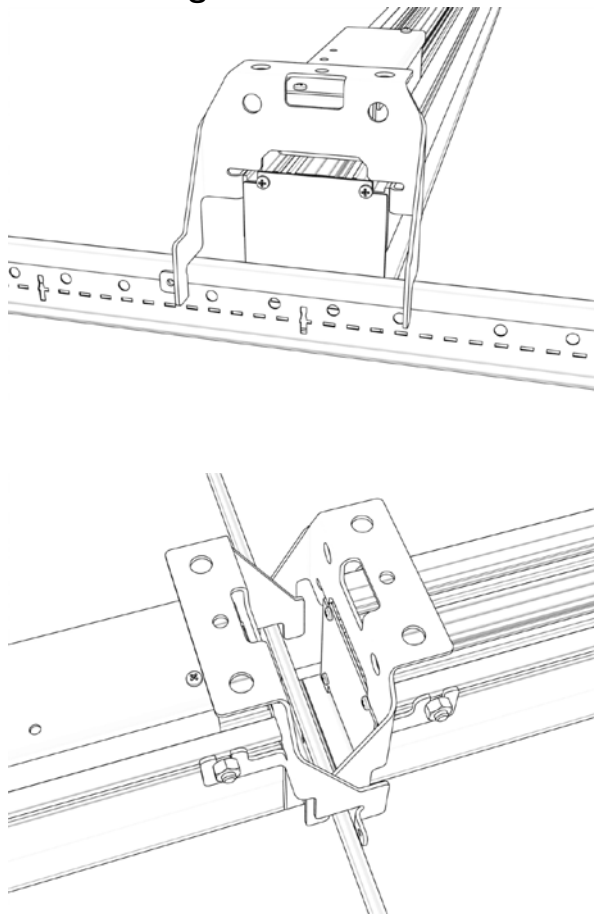

Grid Mounting

Construction / Finish

- Powder coated in white, black or silver
- Custom finish are available
- Housing: Aluminum extrusion
- Made in Canada