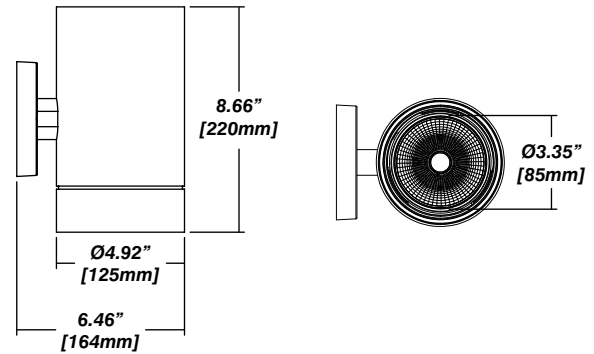

Dimensions

LETO 11 WMM Wet

WET RATED WALL MOUNTED LED DOWNLIGHT

Photometrics

Senso's in-house photometric testing ensures that our lighting design can match your needs precisely. Our Goniophotometer and testing lab produces on-demand photometry files based on any specified fixture, including LM-79 Test reports, IES Files, and CRI/CCT measurements. See Sensolighting.com for more information.