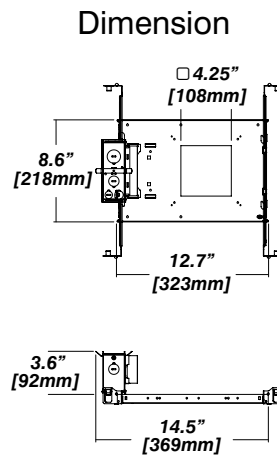

New Construction - 915

Included

- Plaster Frame**
- Galvanized steel construction with cut-out
- Bar hanger**
- Length: from 14-3/16" to 26"
- Outlet Box**
- Outlet Box Included

IC Housing - 920

Included

- IC Housing**
- Galvanized steel construction
 - Airtight
 - Includes gasket prepped junction box
- Plaster Frame**
- Galvanized steel construction
- Bar hanger**
- Length: from 14-3/16" to 26"