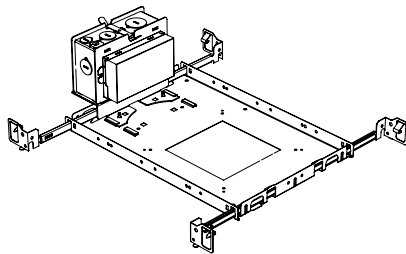

ENYO 2 W

RECESSED WALL WASHING LED DOWNLIGHT

Housing Options

Standard Senso Housing - 910

Included

Unless specified otherwise, this is provided as standard

- Driver with enclosure**
- Galvanized steel enclosure
- Installation**
- Laying on top of ceiling
 - Remote from fixture

New Construction - 915

Included

- Plaster Frame**
- Galvanized steel construction with cut-out
- Bar hanger**
- Length: from 14-3/16" to 26"
- Outlet Box**
- Outlet Box Included

IC Housing - 920

Included

- IC Housing**
- Galvanized steel construction
 - Airtight
 - Includes gasket prepped junction box
- Plaster Frame**
- Galvanized steel construction
- Bar hanger**
- Length: from 14-3/16" to 26"