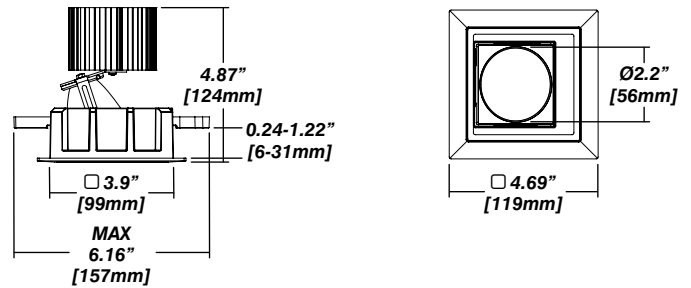

Dimensions