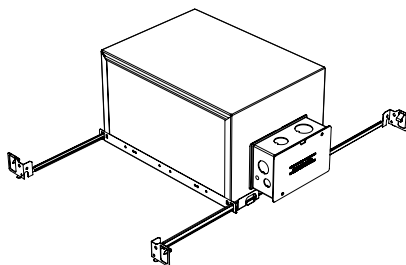

ENYO 2 W

RECESSED WALL WASHING LED DOWNLIGHT

Housing Options

Standard Senso Housing - 910

Included

Unless specified otherwise, this is provided as standard

- Driver with enclosure**
- Galvanized steel enclosure
- Installation**
- Laying on top of ceiling
 - Remote from fixture

New Construction - 915

Included

- Plaster Frame**
- Galvanized steel construction with cut-out
- Bar hanger**
- Length: from 14-3/16" to 26"
- Outlet Box**
- Outlet Box Included

IC Housing - 920

Included

- IC Housing**
- Galvanized steel construction
 - Airtight
 - Includes gasket prepped junction box
- Plaster Frame**
- Galvanized steel construction
- Bar hanger**
- Length: from 14-3/16" to 26"