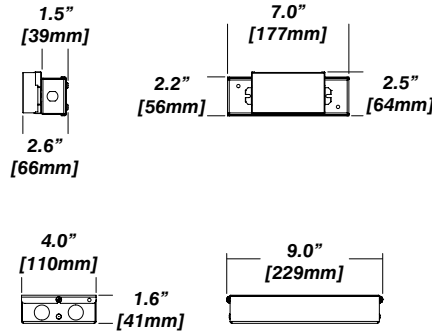

ENYO 2 W

RECESSED WALL WASHING LED DOWNLIGHT

Housing Options

Standard Senso Housing - 910

Included

Unless specified otherwise, this is provided as standard

1. **Driver with enclosure**
2. Galvanized steel enclosure
3. **Installation**
4. Laying on top of ceiling
   - Remote from fixture