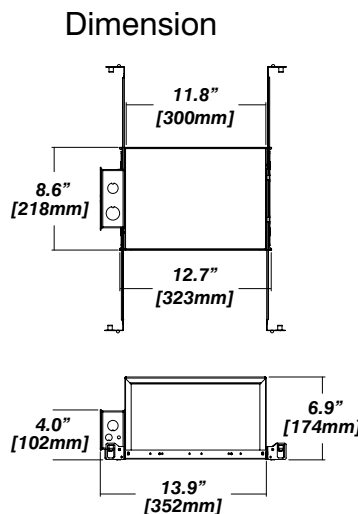

New Construction - 915

Included

- Plaster Frame**
- Galvanized steel construction with cut-out
- Bar hanger**
- Length: from 14-3/16" to 26"
- Outlet Box**
- Outlet Box Included

IC Housing - 920

Included

- IC Housing**
- Galvanized steel construction
 - Airtight
 - Includes gasket prepped junction box
- Plaster Frame**
- Galvanized steel construction
- Bar hanger**
- Length: from 14-3/16" to 26"