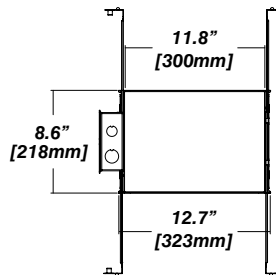

- Driver with enclosure**
 - Galvanized steel enclosure
- Installation**
 - Laying on top of ceiling
 - Remote from fixture

New Construction - 915

Dimension

Included

- Plaster Frame**
 - Galvanized steel construction with cut-out
- Bar hanger**
 - Length: from 14-3/16" to 26"
- Outlet Box**
 - Outlet Box Included

IC Housing - 920

Dimension

Included

- IC Housing**
 - Galvanized steel construction
 - Airtight
 - Includes gasket prepped junction box
- Plaster Frame**
 - Galvanized steel construction
- Bar hanger**
 - Length: from 14-3/16" to 26"