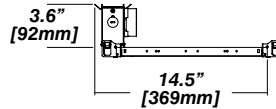

- Driver with enclosure**
 - Galvanized steel enclosure
- Installation**
 - Laying on top of ceiling
 - Remote from fixture

New Construction - 915

Dimension

Included

- Plaster Frame**
 - Galvanized steel construction with cut-out
- Bar hanger**
 - Length: from 14-3/16" to 26"
- Outlet Box**
 - Outlet Box Included