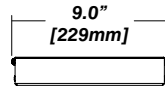

Honeycomb Mesh

ENYO 2 D

RECESSED FIXED LED DOWNLIGHT

Housing Options

Standard Senso Housing - 910

Dimension

Included

Unless specified otherwise, this is provided as standard