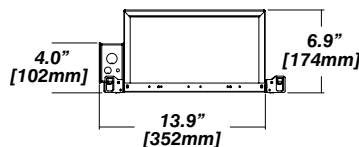

- Driver with enclosure**
 - Galvanized steel enclosure
- Installation**
 - Laying on top of ceiling
 - Remote from fixture

New Construction - 915

Dimension

Included

- Plaster Frame**
 - Galvanized steel construction with cut-out
- Bar hanger**
 - Length: from 14-3/16" to 26"
- Outlet Box**
 - Outlet Box Included

IC Housing - 920

Dimension

Included

- IC Housing**
 - Galvanized steel construction
 - Airtight
 - Includes gasket prepped junction box
- Plaster Frame**
 - Galvanized steel construction
- Bar hanger**
 - Length: from 14-3/16" to 26"