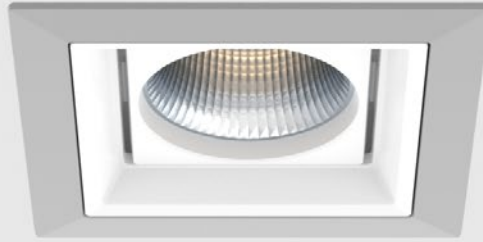

ENYO 2 D

RECESSED FIXED LED DOWNLIGHT

ENYO 2 D - Recessed Fixed LED Downlight. Enyo 2 D features SENSO-designed reflectors and a wide range of color temperatures in a high performance yet efficient and compact package. As part of the Enyo family of downlights, it's easy to get a cohesive design regardless of fixture size or style.