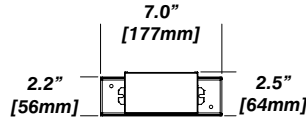

Honeycomb Mesh

ENYO 2 D

RECESSED FIXED LED DOWNLIGHT

Housing Options

Standard Senso Housing - 910

Dimension

Included

Unless specified otherwise, this is provided as standard

- Driver with enclosure**
 - Galvanized steel enclosure
- Installation**
 - Laying on top of ceiling
 - Remote from fixture

New Construction - 915

Dimension

Included

- Plaster Frame**
 - Galvanized steel construction with cut-out
- Bar hanger**
 - Length: from 14-3/16" to 26"
- Outlet Box**
 - Outlet Box Included