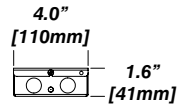

ENYO 2 D

RECESSED FIXED LED DOWNLIGHT

Housing Options

Standard Senso Housing - 910

Dimension

Included

Unless specified otherwise, this is provided as standard

- **Driver with enclosure**
  - Galvanized steel enclosure
- **Installation**
  - Laying on top of ceiling
  - Remote from fixture

New Construction - 915

Dimension

Included

- **Plaster Frame**
  - Galvanized steel construction with cut-out
- **Bar hanger**
  - Length: from 14-3/16" to 26"
- **Outlet Box**
  - Outlet Box Included

IC Housing - 920

Dimension

Included

- **IC Housing**
  - Galvanized steel construction
  - Airtight
  - Includes gasket prepped junction box
- **Plaster Frame**
  - Galvanized steel construction
- **Bar hanger**
  - Length: from 14-3/16" to 26"

Note: use only with LED modules up to 1500lm