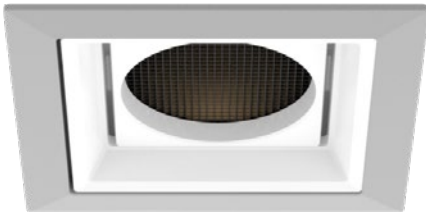

Honeycomb Mesh