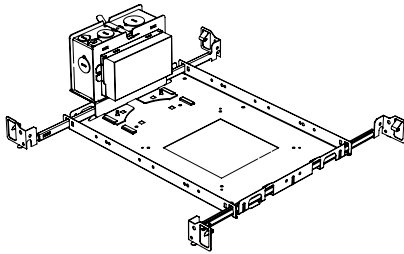

Honeycomb Mesh

ENYO 2 D

RECESSED FIXED LED DOWNLIGHT

Housing Options

Standard Senso Housing - 910

Dimension

Included

Unless specified otherwise, this is provided as standard

- Driver with enclosure**
 - Galvanized steel enclosure
- Installation**
 - Laying on top of ceiling
 - Remote from fixture

New Construction - 915

Dimension

Included

- Plaster Frame**
 - Galvanized steel construction with cut-out
- Bar hanger**
 - Length: from 14-3/16" to 26"
- Outlet Box**
 - Outlet Box Included