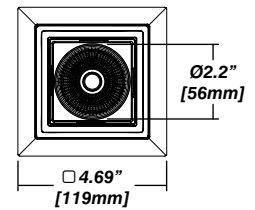

ENYO 2 D

RECESSED FIXED LED DOWNLIGHT

LED Module Performance

- **Output:** up to 2000lm
- **High Efficacy:** up to 113 lumen/Watt
- **Color Options (CCT):** 2500K, 2700K, 3000K, 3500K, 4000K or 6500K
- **Color Consistency:** Range within a 3-MacAdam Ellipse
- **Color rendering (CRI):** 93+ CRI & 50+ R9 Value

Driver and Power Consumption

- **Dimming:** 1% dimming standard with 0.1% option
- **Ripple:** Industry leading Low ripple
- **Efficiency:** Power Factor >0.9
  Efficiency over 85%

Installation: Small Footprint allows retrofit installations

Lumen Option	700lm	1000lm	1500lm	2000lm
Fixture Wattage	6.1	9.1W	14W	19.8W
Delivered Lumen	691lm	1018lm	1513lm	2065lm

Installation

- For new and retrofit installations
- Simple connection between fixture and driver via quick connect

Construction / Finish

- High quality, scratch resistant powder coated finish in standard, premium or custom colors
- Cast Aluminum Trim
- Rated for damp locations
- Made in Canada

Dimensions