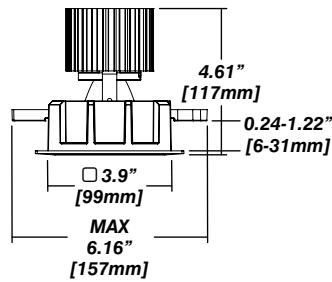

ENYO 2 D

RECESSED FIXED LED DOWNLIGHT

LED Module Performance

- **Output:** up to 2000lm
- **High Efficacy:** up to 113 lumen/Watt
- **Color Options (CCT):** 2500K, 2700K, 3000K, 3500K, 4000K or 6500K
- **Color Consistency:** Range within a 3-MacAdam Ellipse
- **Color rendering (CRI):** 93+ CRI & 50+ R9 Value

Driver and Power Consumption

- **Dimming:** 1% dimming standard with 0.1% option
- **Ripple:** Industry leading Low ripple
- **Efficiency:** Power Factor >0.9
  Efficiency over 85%

Installation: Small Footprint allows retrofit installations

Lumen Option	700lm	1000lm	1500lm	2000lm
Fixture Wattage	6.1	9.1W	14W	19.8W
Delivered Lumen	691lm	1018lm	1513lm	2065lm

Installation

- For new and retrofit installations
- Simple connection between fixture and driver via quick connect

Construction / Finish

- High quality, scratch resistant powder coated finish in standard, premium or custom colors
- Cast Aluminum Trim
- Rated for damp locations
- Made in Canada

Dimensions