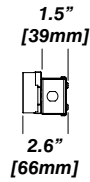

Honeycomb Mesh

ENYO 2 D

RECESSED FIXED LED DOWNLIGHT

Housing Options

Standard Senso Housing - 910

Dimension

Included

Unless specified otherwise, this is provided as standard

- Driver with enclosure**
 - Galvanized steel enclosure
- Installation**
 - Laying on top of ceiling
 - Remote from fixture

New Construction - 915

Dimension

Included

- Plaster Frame**
 - Galvanized steel construction with cut-out
- Bar hanger**
 - Length: from 14-3/16" to 26"
- Outlet Box**
 - Outlet Box Included