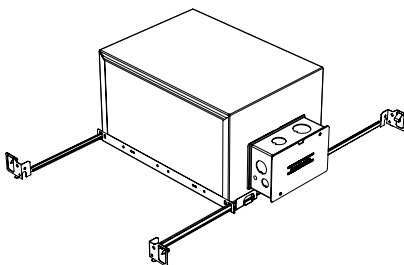

- Driver with enclosure**
 - Galvanized steel enclosure
- Installation**
 - Laying on top of ceiling
 - Remote from fixture

New Construction - 915

Dimension

Included

- Plaster Frame**
 - Galvanized steel construction with cut-out
- Bar hanger**
 - Length: from 14-3/16" to 26"
- Outlet Box**
 - Outlet Box Included

IC Housing - 920

Dimension

Included

- IC Housing**
 - Galvanized steel construction
 - Airtight
 - Includes gasket prepped junction box
- Plaster Frame**
 - Galvanized steel construction
- Bar hanger**
 - Length: from 14-3/16" to 26"