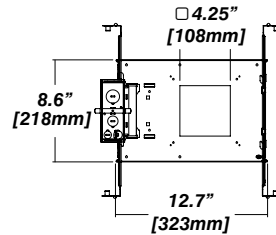

Honeycomb Mesh

ENYO 2 D

RECESSED FIXED LED DOWNLIGHT

Housing Options

Standard Senso Housing - 910

Dimension

Included

Unless specified otherwise, this is provided as standard

- Driver with enclosure**
 - Galvanized steel enclosure
- Installation**
 - Laying on top of ceiling
 - Remote from fixture

New Construction - 915

Dimension

Included

- Plaster Frame**
 - Galvanized steel construction with cut-out
- Bar hanger**
 - Length: from 14-3/16" to 26"
- Outlet Box**
 - Outlet Box Included