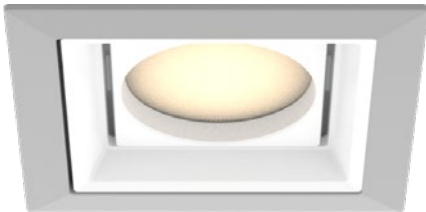

Construction / Finish

- High quality, scratch resistant powder coated finish in standard, premium or custom colors
- Cast Aluminum Trim
- Rated for damp locations
- Made in Canada

Dimensions

Accessories

Diffusing Lens

Honeycomb Mesh

ENYO 2 D

RECESSED FIXED LED DOWNLIGHT

Housing Options

Standard Senso Housing - 910

Dimension

Included

Unless specified otherwise, this is provided as standard