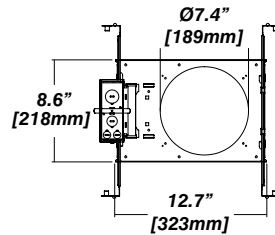

Included

Unless specified otherwise, this is provided as standard

- Driver with enclosure** • Galvanized steel enclosure
- Installation** • Laying on top of ceiling
Remote from fixture
Hanger bar and mount included

New Construction - 915

Dimension

Included

- Plaster Frame** • Galvanized steel construction with cut-out
- Bar hanger** • Length: from 14-3/16" to 26"
- Outlet Box** • Outlet Box Included