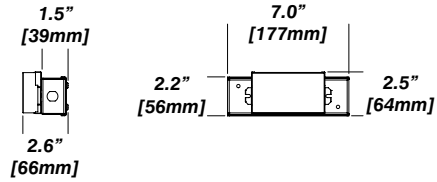

Dimension

Included

Unless specified otherwise, this is provided as standard

- **Driver with enclosure** • Galvanized steel enclosure
- **Installation** • Laying on top of ceiling
  Remote from fixture
  Hanger bar and mount included