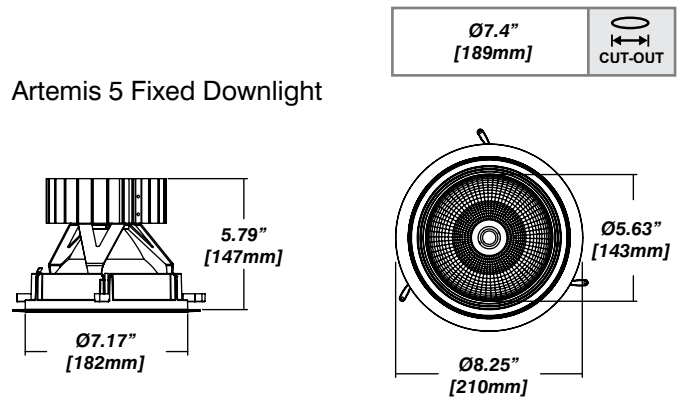

Artemis 5 Fixed Downlight