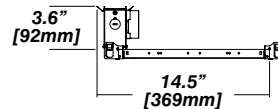

New Construction - 915

Dimension

Included

- Plaster Frame** • Galvanized steel construction with cut-out
- Bar hanger** • Length: from 14-3/16" to 26"
- Outlet Box** • Outlet Box Included