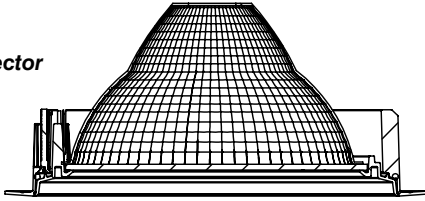

ARTEMIS 5 CT

RECESSED COLOR TUNING DOWNLIGHT

senso
by luminii

LED Module Performance

- **Output:** up to 4000lm
- **High Efficacy:** up to 95 lumen/Watt
- **Color Temperature (CCT):** 2700K up to 6500K
- **Color Consistency:** Range within a 3-MacAdam Ellipse
- **Color rendering (CRI):** 90 CRI

Driver and Power Consumption

- **Dimming:** Dali and DMX
- **Ripple:** Industry leading Low ripple
- **Efficiency:** Power Factor >0.9
  Efficiency over 85%
  Class 2 output for safety
- **Installation:** Small Footprint allows retrofit installations

Reflector

Faceted Reflector