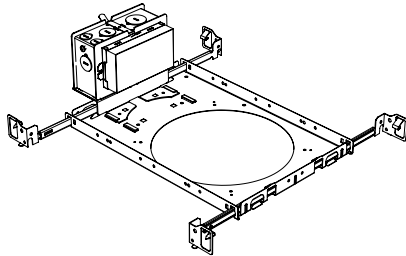

Included

Unless specified otherwise, this is provided as standard

- Driver with enclosure** • Galvanized steel enclosure
- Installation** • Laying on top of ceiling
Remote from fixture
Hanger bar and mount included

New Construction - 915

Dimension

Included

- Plaster Frame** • Galvanized steel construction with cut-out
- Bar hanger** • Length: from 14-3/16" to 26"
- Outlet Box** • Outlet Box Included