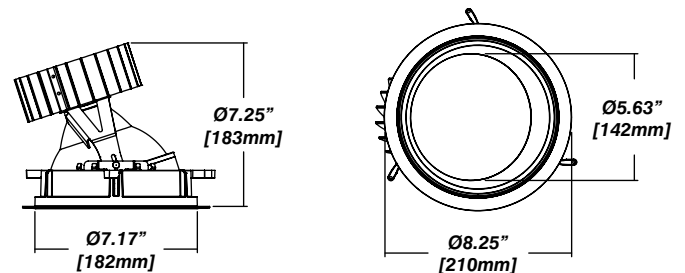

Artemis 5 Wall Wash