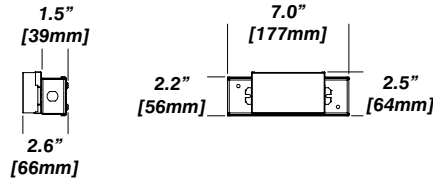

ARTEMIS 3 A

RECESSED ADJUSTABLE LED DOWNLIGHT

Housing Options

Standard Senso Housing - 910

Dimension

Included

Unless specified otherwise, this is provided as standard

1. **Driver with enclosure**
2. Galvanized steel enclosure
3. **Installation**
4. Laying on top of ceiling
   - Remote from fixture
   - Hanger bar and mount included