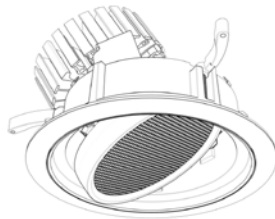

Accessories

Diffusing Lens

Honeycomb Mesh