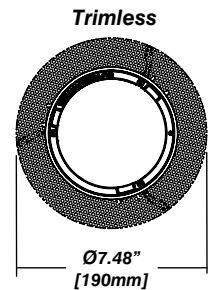

ARTEMIS 3 A

RECESSED ADJUSTABLE LED DOWNLIGHT

LED Module Performance

- **Output:** up to 3000lm
- **High Efficacy:** up to 101 lumen/Watt
- **Color Options (CCT):** 2500K, 2700K, 3000K, 3500K, 4000K or 6500K
- **Color Consistency:** Range within a 3-MacAdam Ellipse
- **Color rendering (CRI):** 93+ CRI & R9 Value of 50+

Driver and Power Consumption

- **Dimming:** 1% dimming standard with 0.1% option
- **Ripple:** Industry leading Low ripple
- **Efficiency:** Power Factor >0.9
  Efficiency over 85%
  Class 2 output for safety
- **Installation:** Small Footprint allows retrofit installations

Lumen Option	1000lm	1500lm	2000lm	3000lm
Fixture Wattage	9.1W	14W	19.8W	31.8W
Delivered Lumen	913lm	1421lm	2001lm	2910lm

Installation

- For new and retrofit installations
- Simple connection between fixture and driver via quick connect
- 0° to 30° adjustable tilt angle

Construction / Finish

- Satin powder coated finish
- Custom finishes are available
- Cast Aluminum Trim
- Rated for damp locations
- Made in Canada