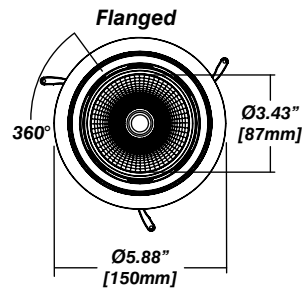

ARTEMIS 3 A

RECESSED ADJUSTABLE LED DOWNLIGHT

LED Module Performance

- **Output:** up to 3000lm
- **High Efficacy:** up to 101 lumen/Watt
- **Color Options (CCT):** 2500K, 2700K, 3000K, 3500K, 4000K or 6500K
- **Color Consistency:** Range within a 3-MacAdam Ellipse
- **Color rendering (CRI):** 93+ CRI & R9 Value of 50+

Driver and Power Consumption

- **Dimming:** 1% dimming standard with 0.1% option
- **Ripple:** Industry leading Low ripple
- **Efficiency:** Power Factor >0.9
  Efficiency over 85%
  Class 2 output for safety
- **Installation:** Small Footprint allows retrofit installations

Lumen Option	1000lm	1500lm	2000lm	3000lm
Fixture Wattage	9.1W	14W	19.8W	31.8W
Delivered Lumen	913lm	1421lm	2001lm	2910lm

Installation

- For new and retrofit installations
- Simple connection between fixture and driver via quick connect
- 0° to 30° adjustable tilt angle

Construction / Finish

- Satin powder coated finish
- Custom finishes are available
- Cast Aluminum Trim
- Rated for damp locations
- Made in Canada