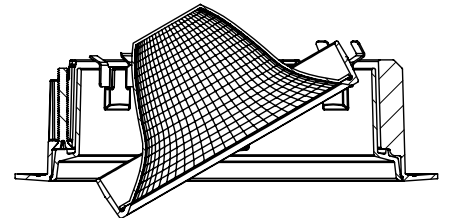

Reflectors

Faceted Reflector