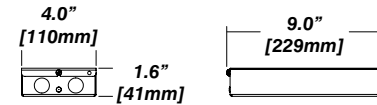

ARTEMIS 3 A

RECESSED ADJUSTABLE LED DOWNLIGHT

Housing Options

Standard Senso Housing - 910