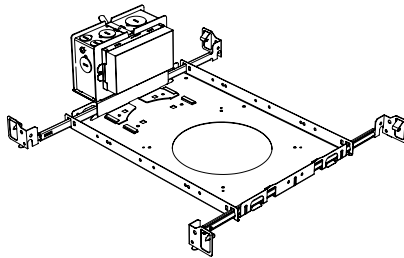

- Driver with enclosure**
- Galvanized steel enclosure
- Installation**
- Laying on top of ceiling
 - Remote from fixture
 - Hanger bar and mount included

New Construction - 915

Dimension

Included

- Plaster Frame**
- Galvanized steel construction with cut-out
- Bar hanger**
- Length: from 14-3/16" to 26"
- Outlet Box**
- Outlet Box Included