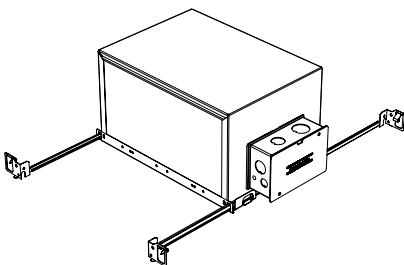

- Driver with enclosure**
- Galvanized steel enclosure
- Installation**
- Laying on top of ceiling
 - Remote from fixture
 - Hanger bar and mount included

New Construction - 915

Dimension

Included

- Plaster Frame**
- Galvanized steel construction with cut-out
- Bar hanger**
- Length: from 14-3/16" to 26"
- Outlet Box**
- Outlet Box Included

IC Housing - 920

Dimension

Included

- IC Housing**
- Galvanized steel construction
 - Airtight
 - Includes gasketed junction box
- Plaster Frame**
- Galvanized steel construction
- Bar hanger**
- Length: from 14-3/16" to 26"