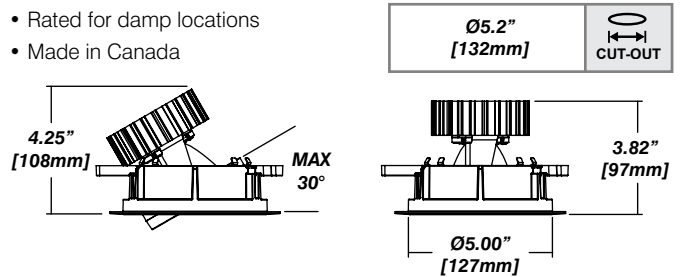

ARTEMIS 3 A

RECESSED ADJUSTABLE LED DOWNLIGHT

LED Module Performance

- **Output:** up to 3000lm
- **High Efficacy:** up to 101 lumen/Watt
- **Color Options (CCT):** 2500K, 2700K, 3000K, 3500K, 4000K or 6500K
- **Color Consistency:** Range within a 3-MacAdam Ellipse
- **Color rendering (CRI):** 93+ CRI & R9 Value of 50+

Driver and Power Consumption

- **Dimming:** 1% dimming standard with 0.1% option
- **Ripple:** Industry leading Low ripple
- **Efficiency:** Power Factor >0.9
  Efficiency over 85%
  Class 2 output for safety
- **Installation:** Small Footprint allows retrofit installations

Lumen Option	1000lm	1500lm	2000lm	3000lm
Fixture Wattage	9.1W	14W	19.8W	31.8W
Delivered Lumen	913lm	1421lm	2001lm	2910lm

Installation

- For new and retrofit installations
- Simple connection between fixture and driver via quick connect
- 0° to 30° adjustable tilt angle

Construction / Finish

- Satin powder coated finish
- Custom finishes are available
- Cast Aluminum Trim
- Rated for damp locations
- Made in Canada