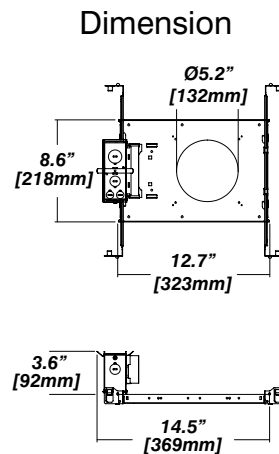

- Driver with enclosure**
- Galvanized steel enclosure
- Installation**
- Laying on top of ceiling
 - Remote from fixture
 - Hanger bar and mount included

New Construction - 915

Dimension

Included

- Plaster Frame**
- Galvanized steel construction with cut-out
- Bar hanger**
- Length: from 14-3/16" to 26"
- Outlet Box**
- Outlet Box Included

IC Housing - 920

Dimension

Included

- IC Housing**
- Galvanized steel construction
 - Airtight
 - Includes gasketed junction box
- Plaster Frame**
- Galvanized steel construction
- Bar hanger**
- Length: from 14-3/16" to 26"