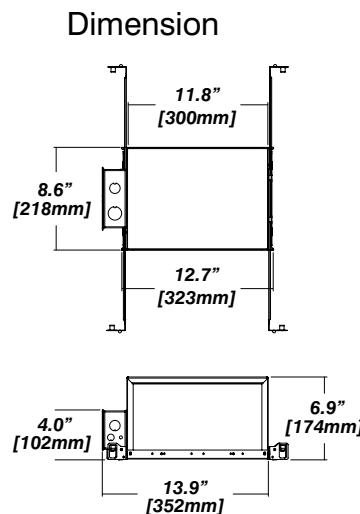

- Driver with enclosure**
- Galvanized steel enclosure
- Installation**
- Laying on top of ceiling
 - Remote from fixture
 - Hanger bar and mount included

New Construction - 915

Dimension

Included

- Plaster Frame**
- Galvanized steel construction with cut-out
- Bar hanger**
- Length: from 14-3/16" to 26"
- Outlet Box**
- Outlet Box Included

IC Housing - 920

Dimension

Included

- IC Housing**
- Galvanized steel construction
 - Airtight
 - Includes gasketed junction box
- Plaster Frame**
- Galvanized steel construction
- Bar hanger**
- Length: from 14-3/16" to 26"