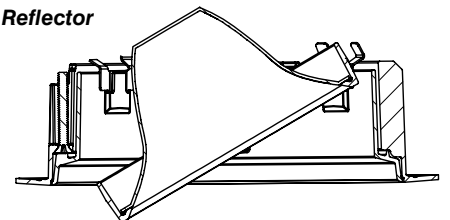

Smooth Anodized Reflector